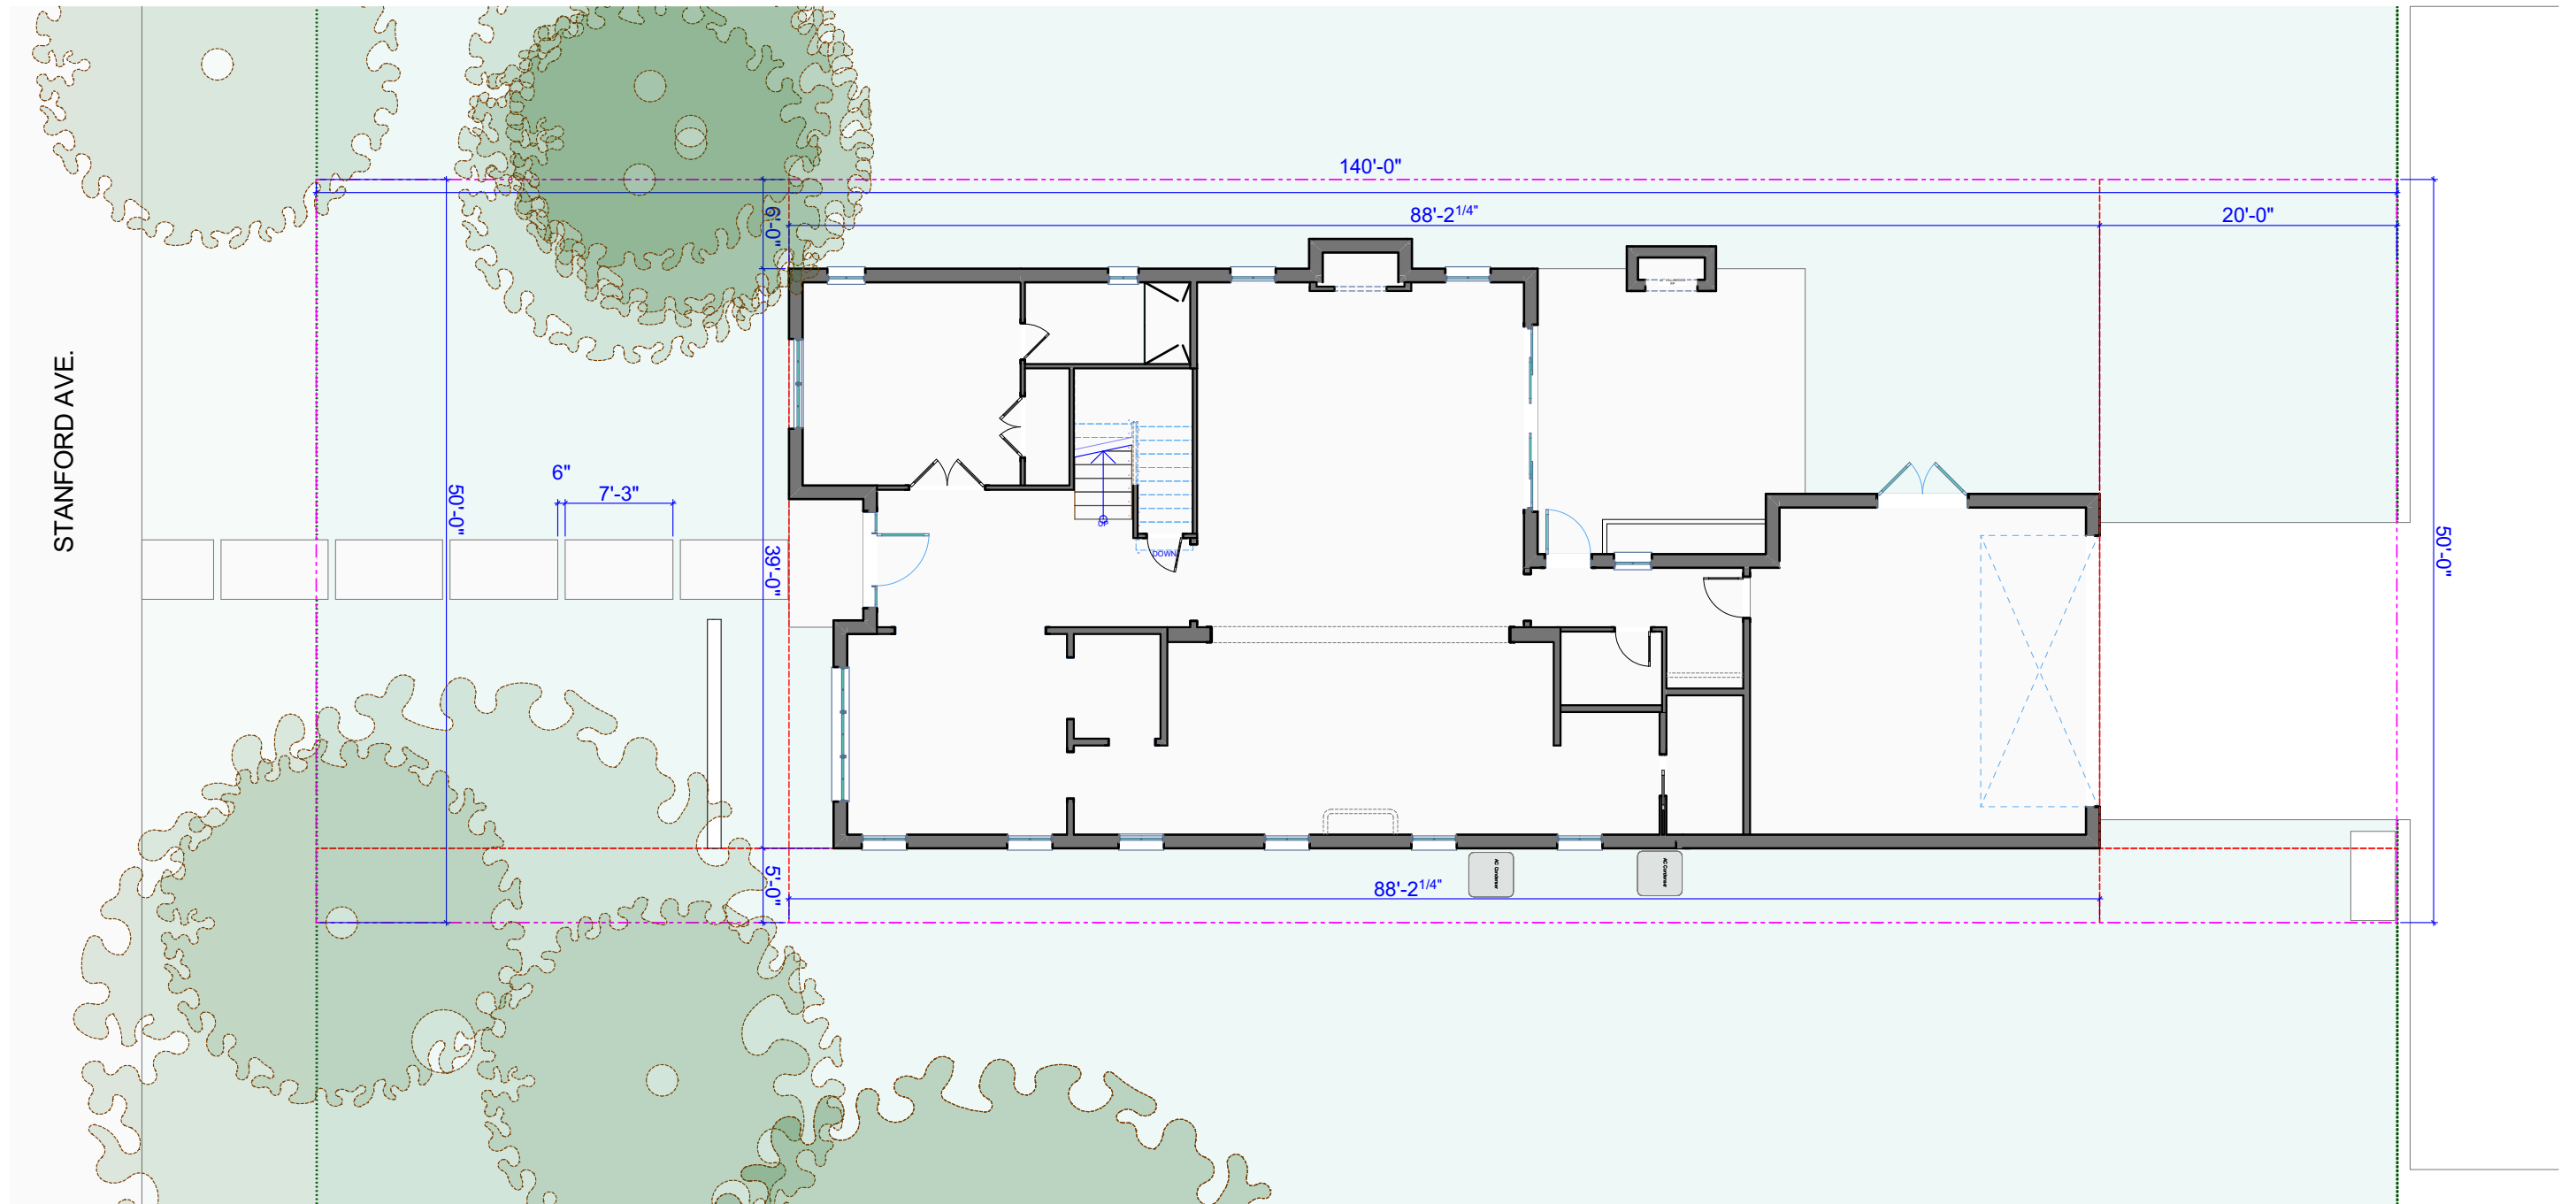

Proposed Residence

3708 Stanford Avenue, Dallas TX.

Front View Concept

3/11/2025

Proposed Design

5,337 sq ft

Proposed Residence

3708 Stanford Avenue, Dallas TX.

Site Plan

3/11/2025

design shop HOME & INTERIORS | 3708 STANFORD AVE

FINISH SELECTIONS

Proposed Residence

3708 Stanford Avenue, Dallas TX.