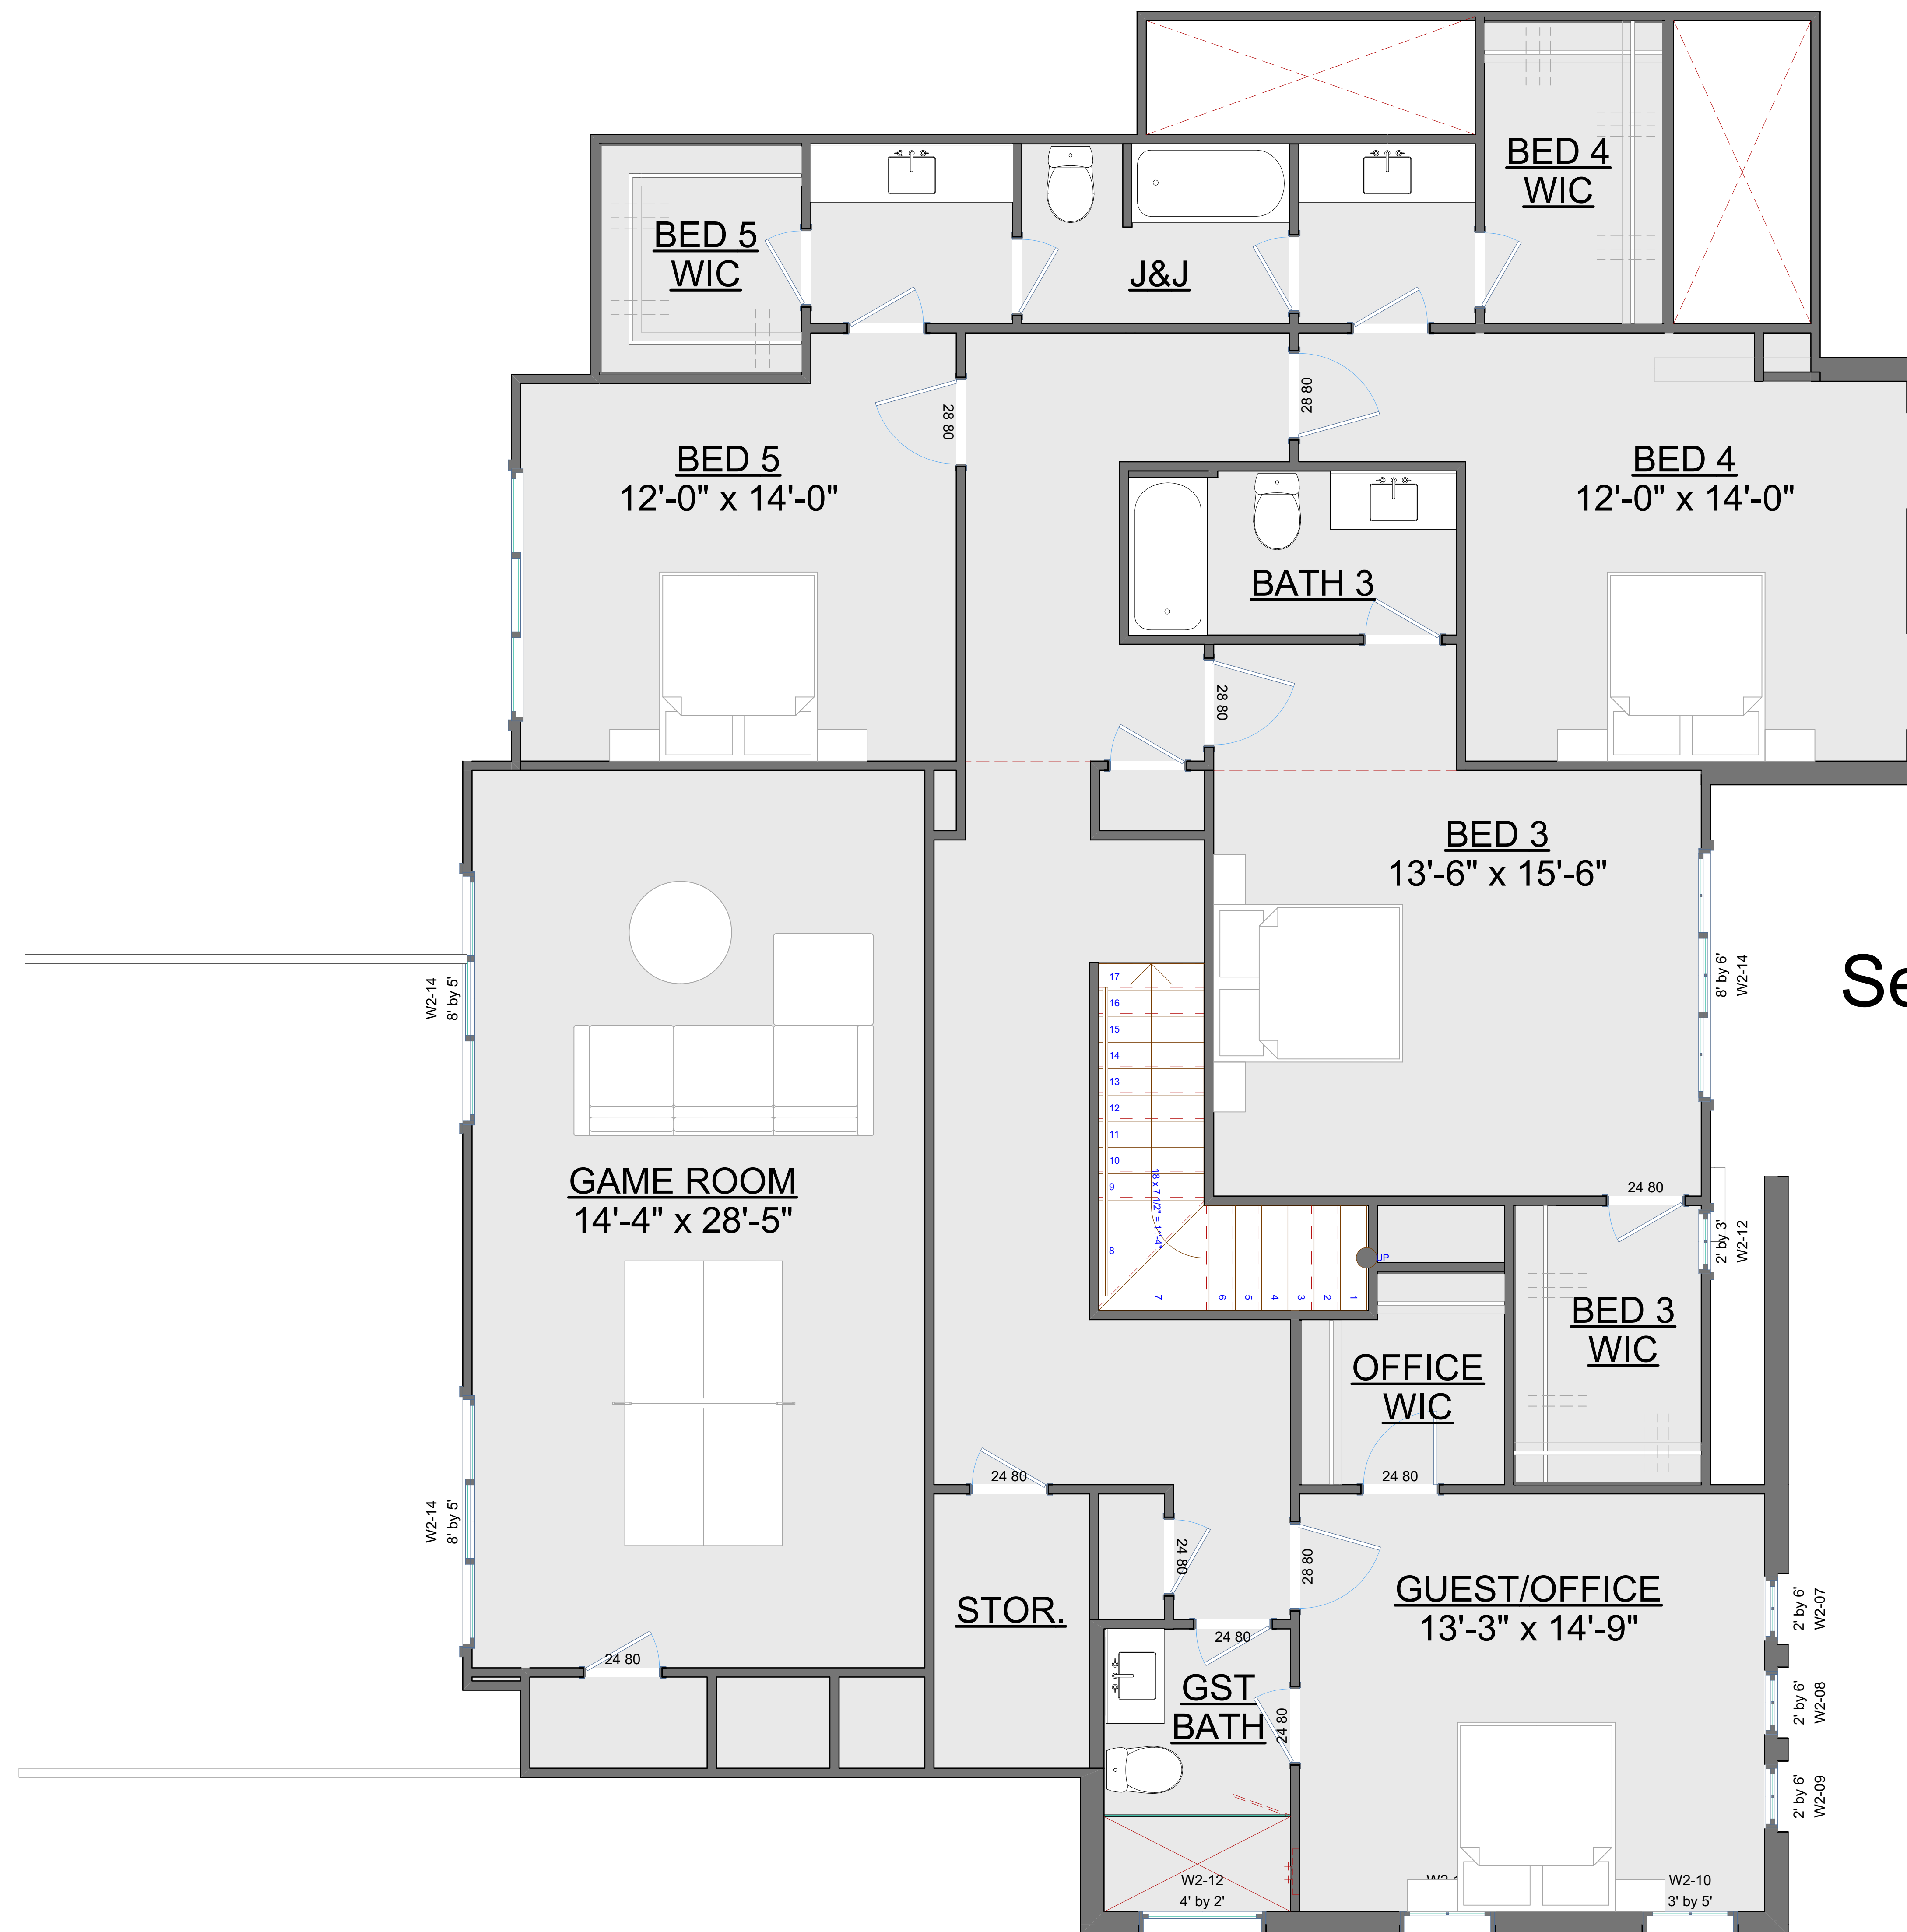

Back Yard
Approx 46' x 74'

First Floor
2,322 sf

Second Floor
2,267 sf