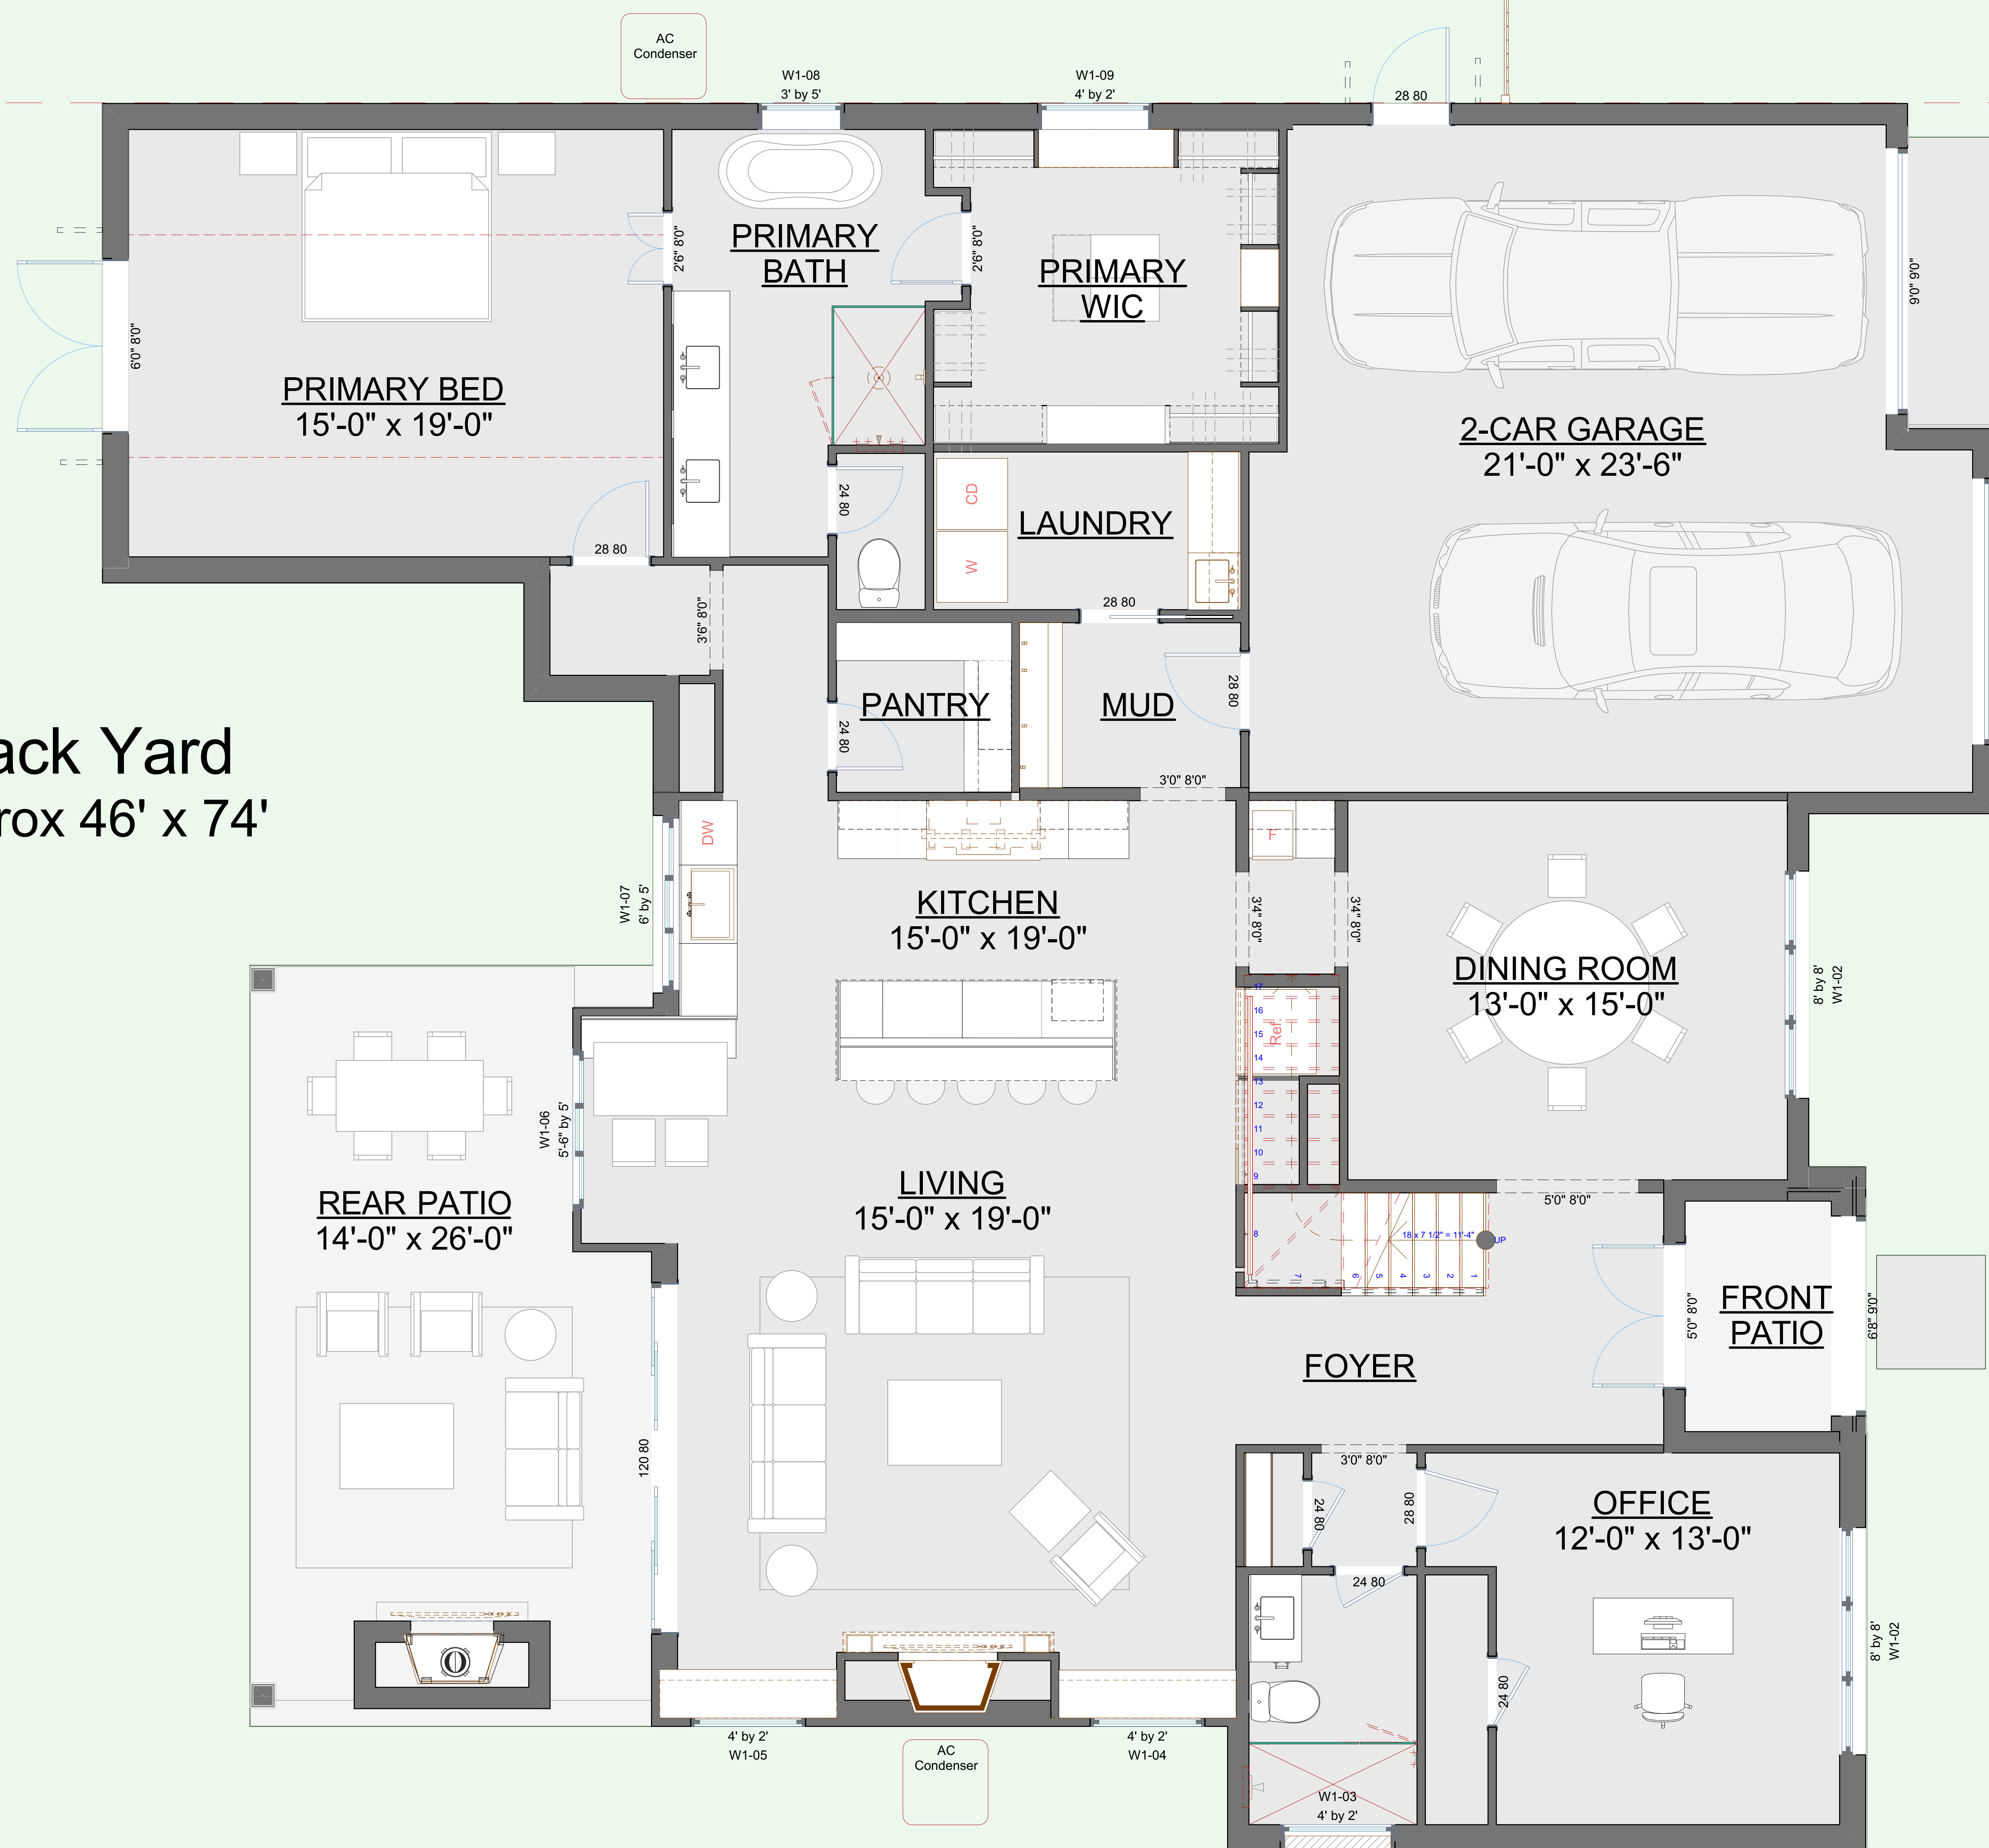

Back Yard
Approx 46' x 74'

First Floor
2,322 sf

Second Floor
2,267 sf