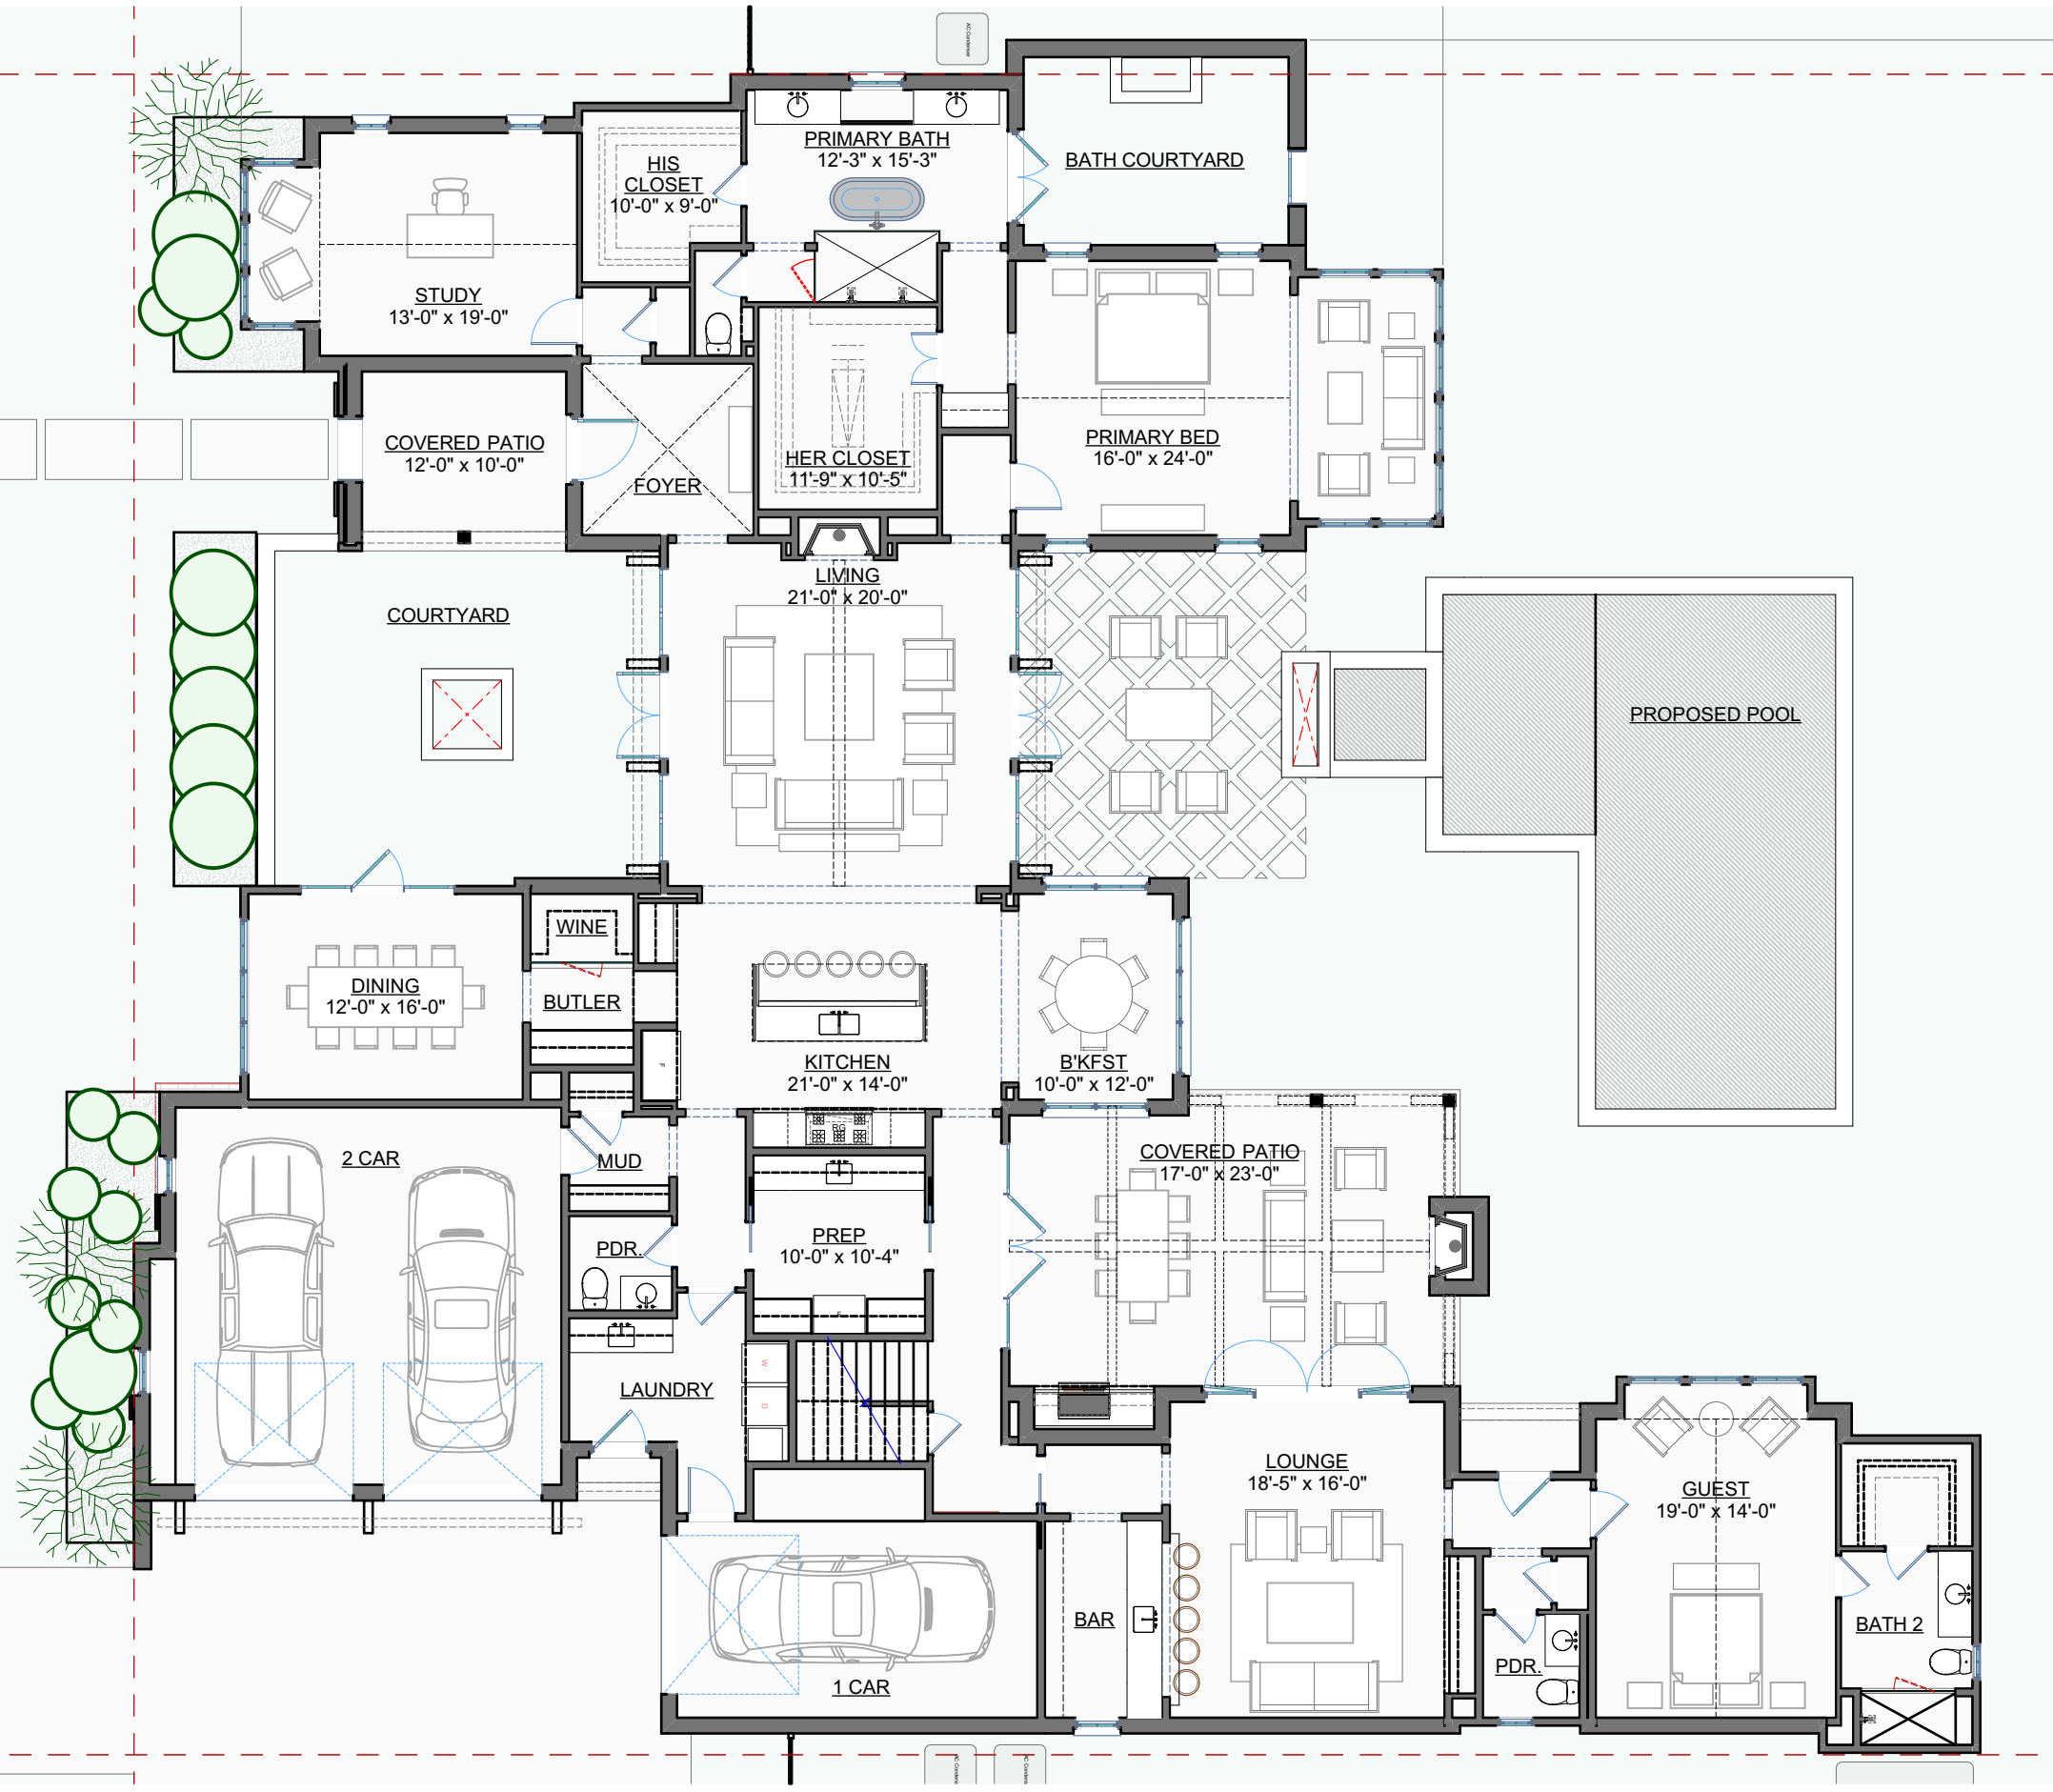

Proposed Design
6,283 SF

FIRST FLOOR
4,180 SF

Proposed Residence

4214 Brookview Dr. Dallas TX 75220

1st Floor Plan

12/8/2023

SECOND FLOOR
2,103 SF

Proposed Residence

4214 Brookview Dr. Dallas TX 75220

2nd Floor Plan

12/8/2023