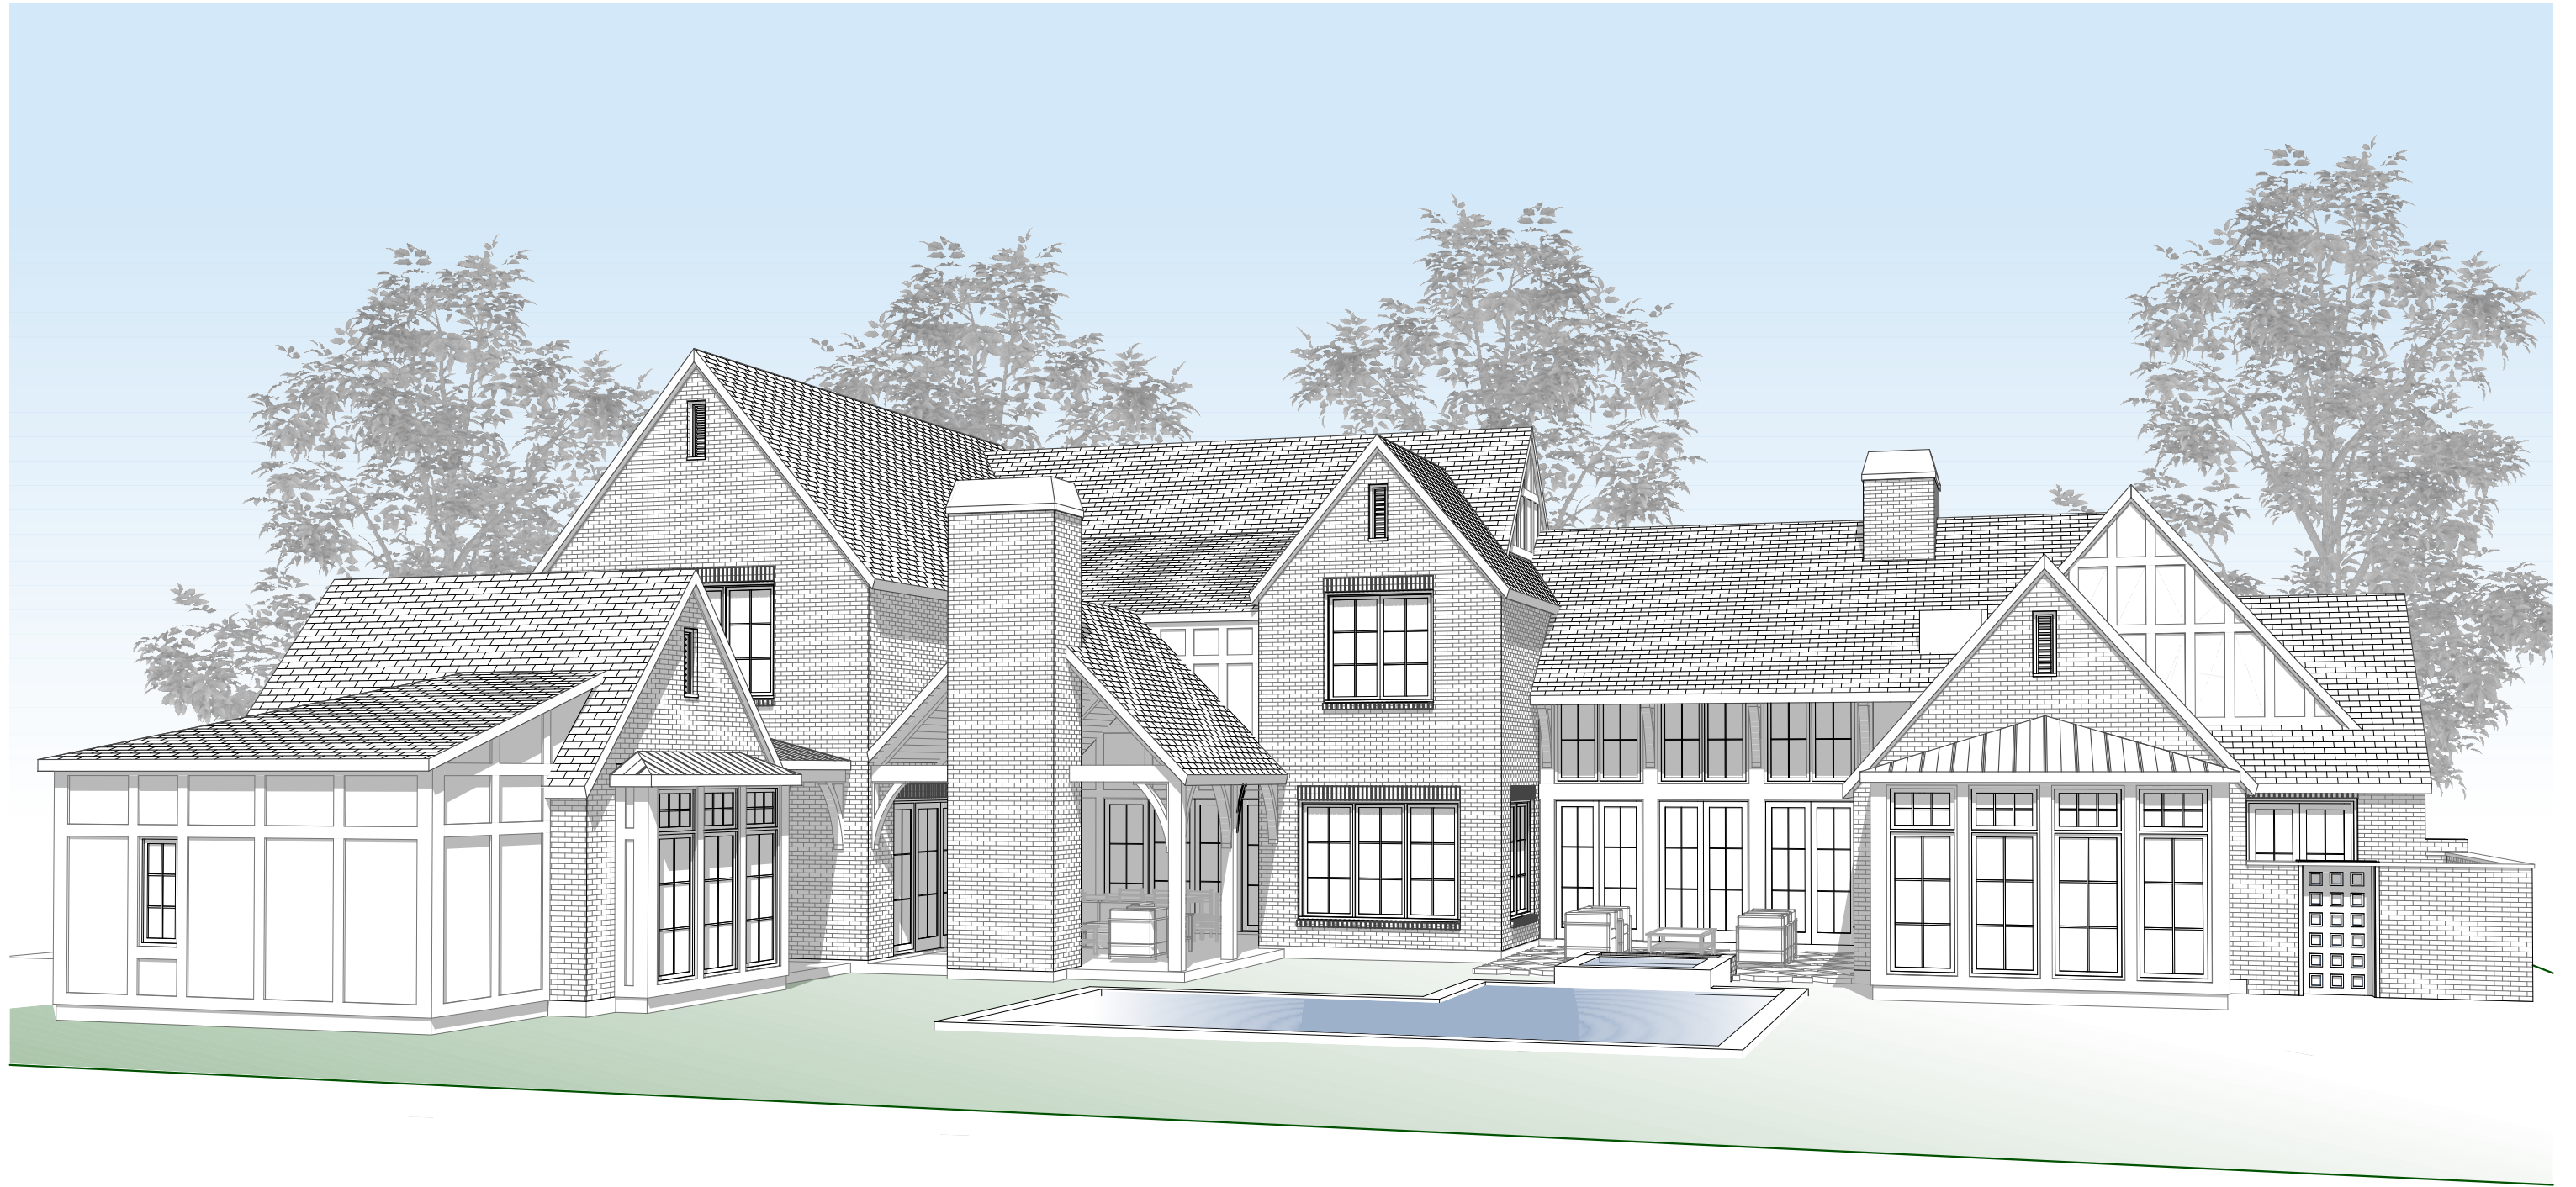

Proposed Design
6,283 SF

FIRST FLOOR
4,180 SF

Proposed Residence

4214 Brookview Dr. Dallas TX 75220

1st Floor Plan

12/8/2023

SECOND FLOOR
2,103 SF

Proposed Residence

4214 Brookview Dr. Dallas TX 75220

2nd Floor Plan

12/8/2023