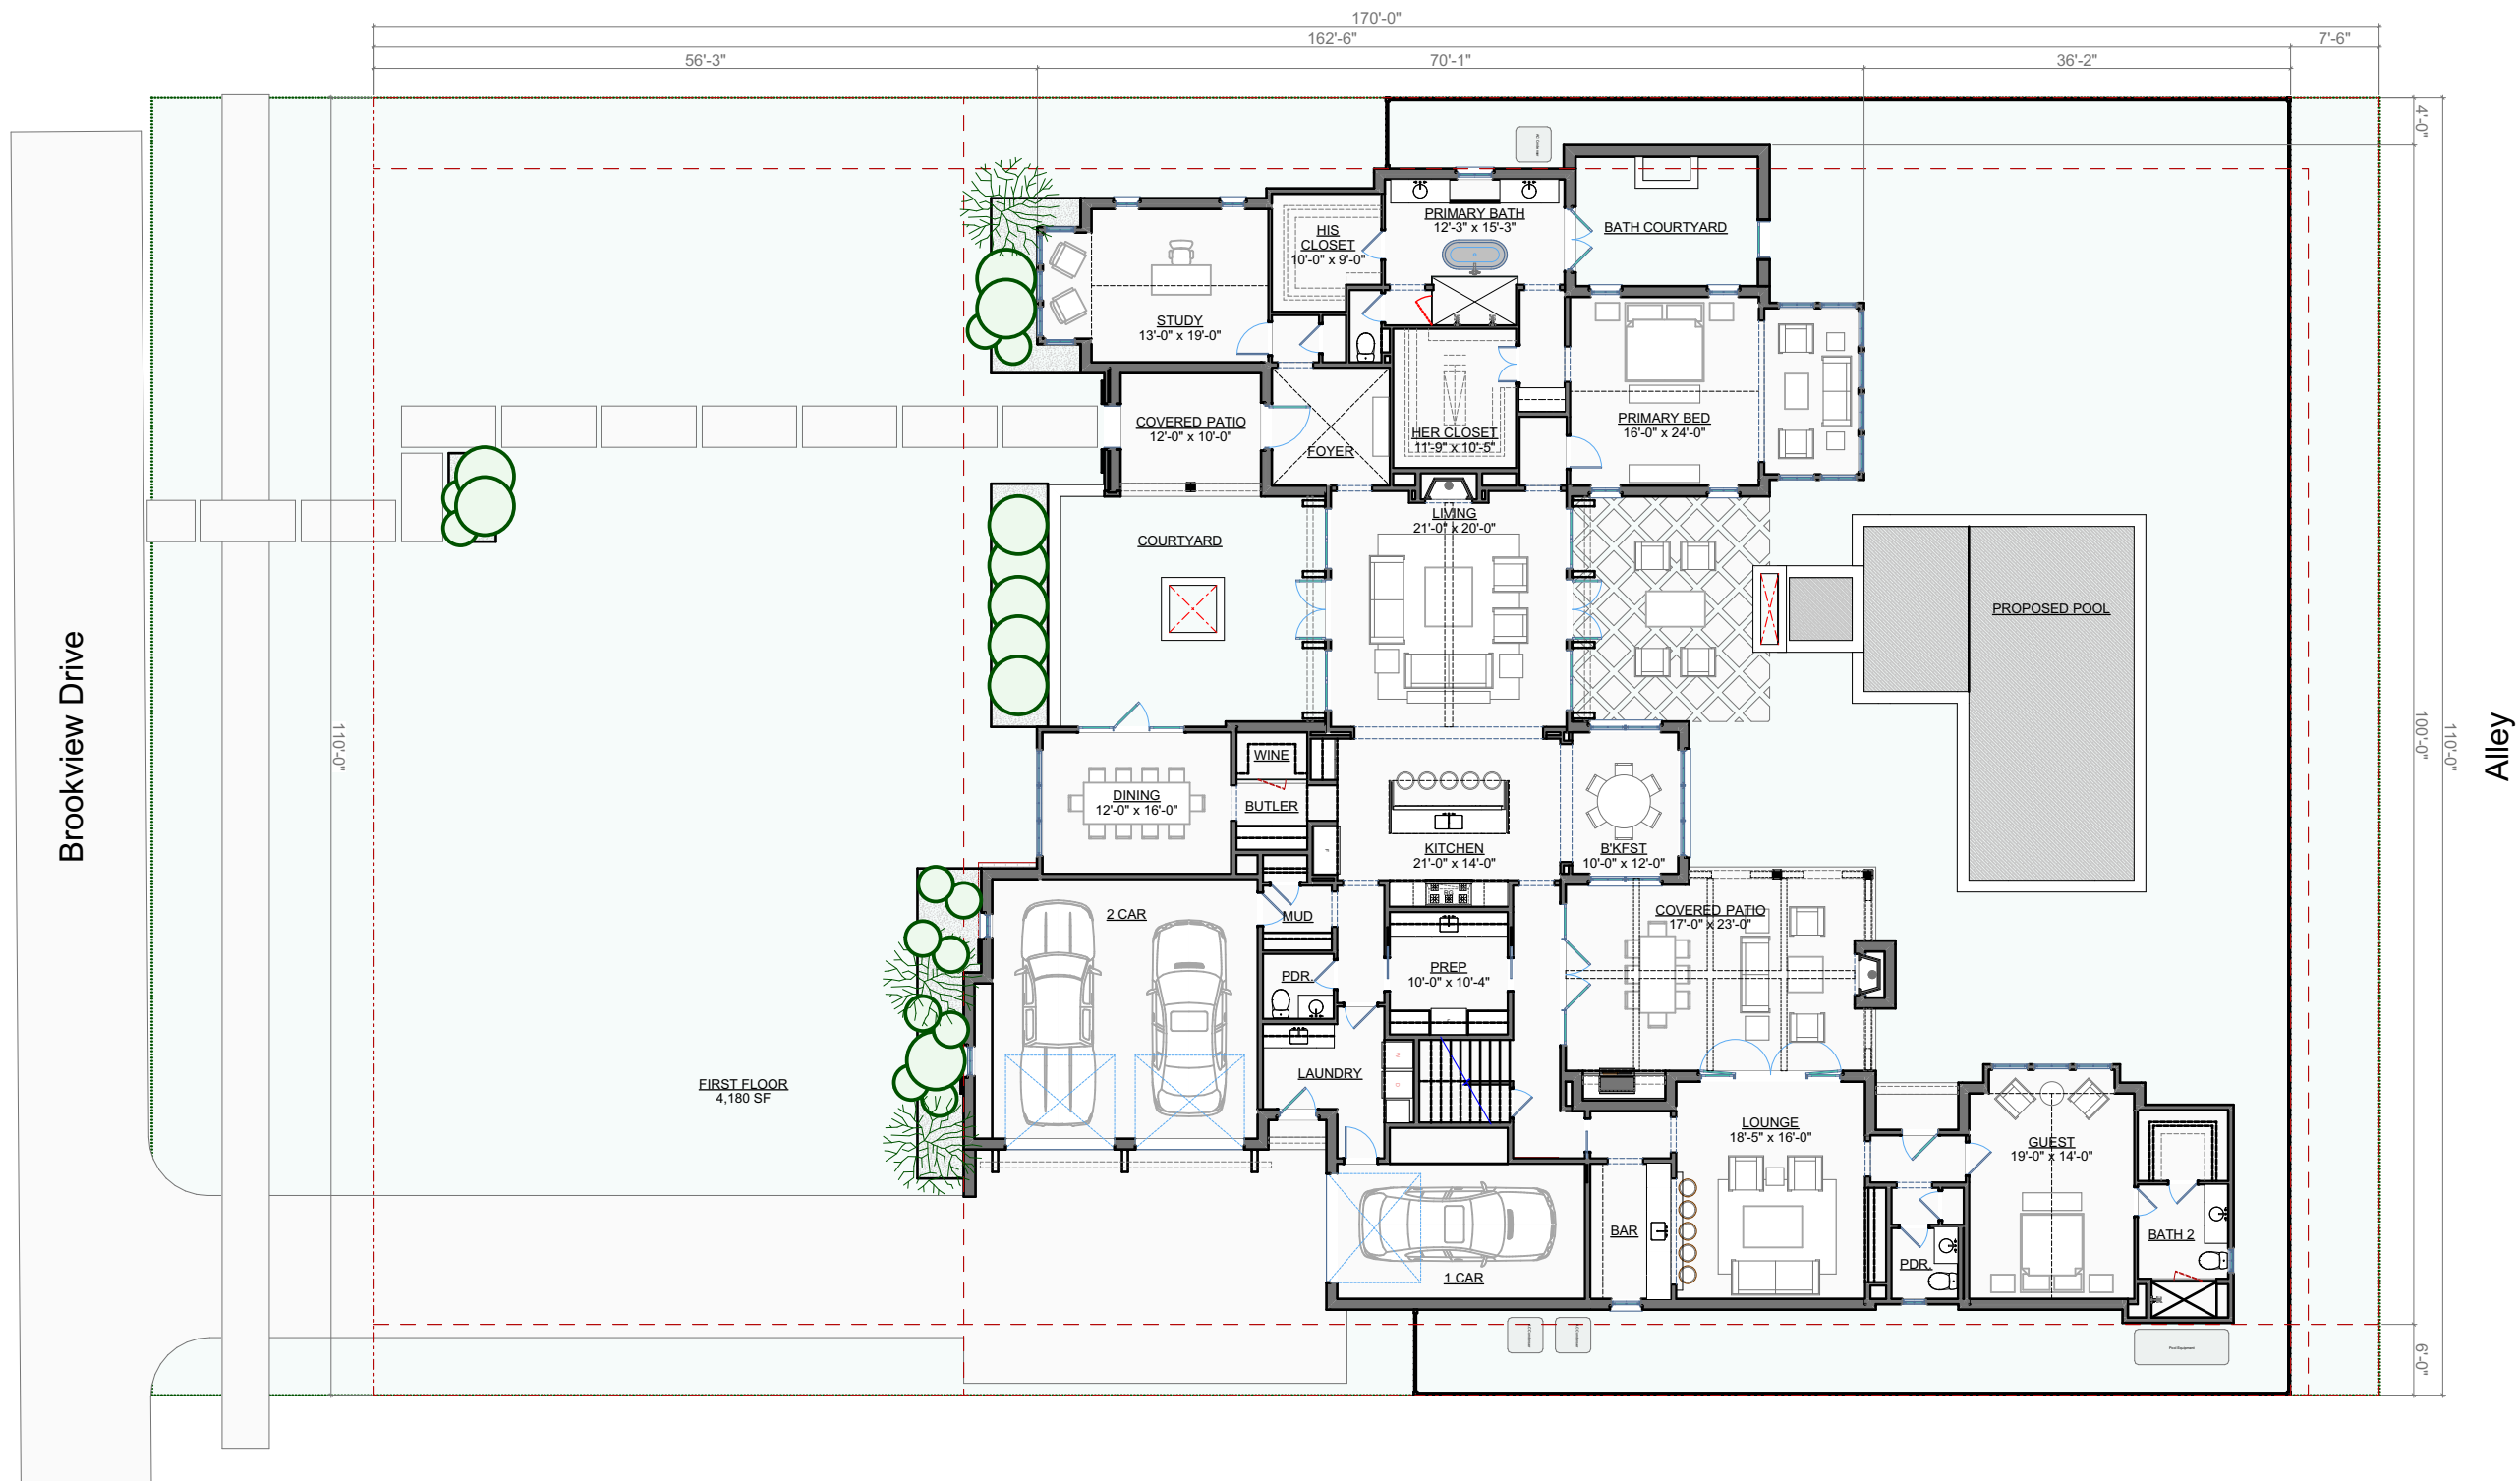

Proposed Design
6,283 SF

FIRST FLOOR
4,180 SF

Proposed Residence

4214 Brookview Dr. Dallas TX 75220

1st Floor Plan

12/8/2023

SECOND FLOOR
2,103 SF

Proposed Residence

4214 Brookview Dr. Dallas TX 75220

2nd Floor Plan

12/8/2023