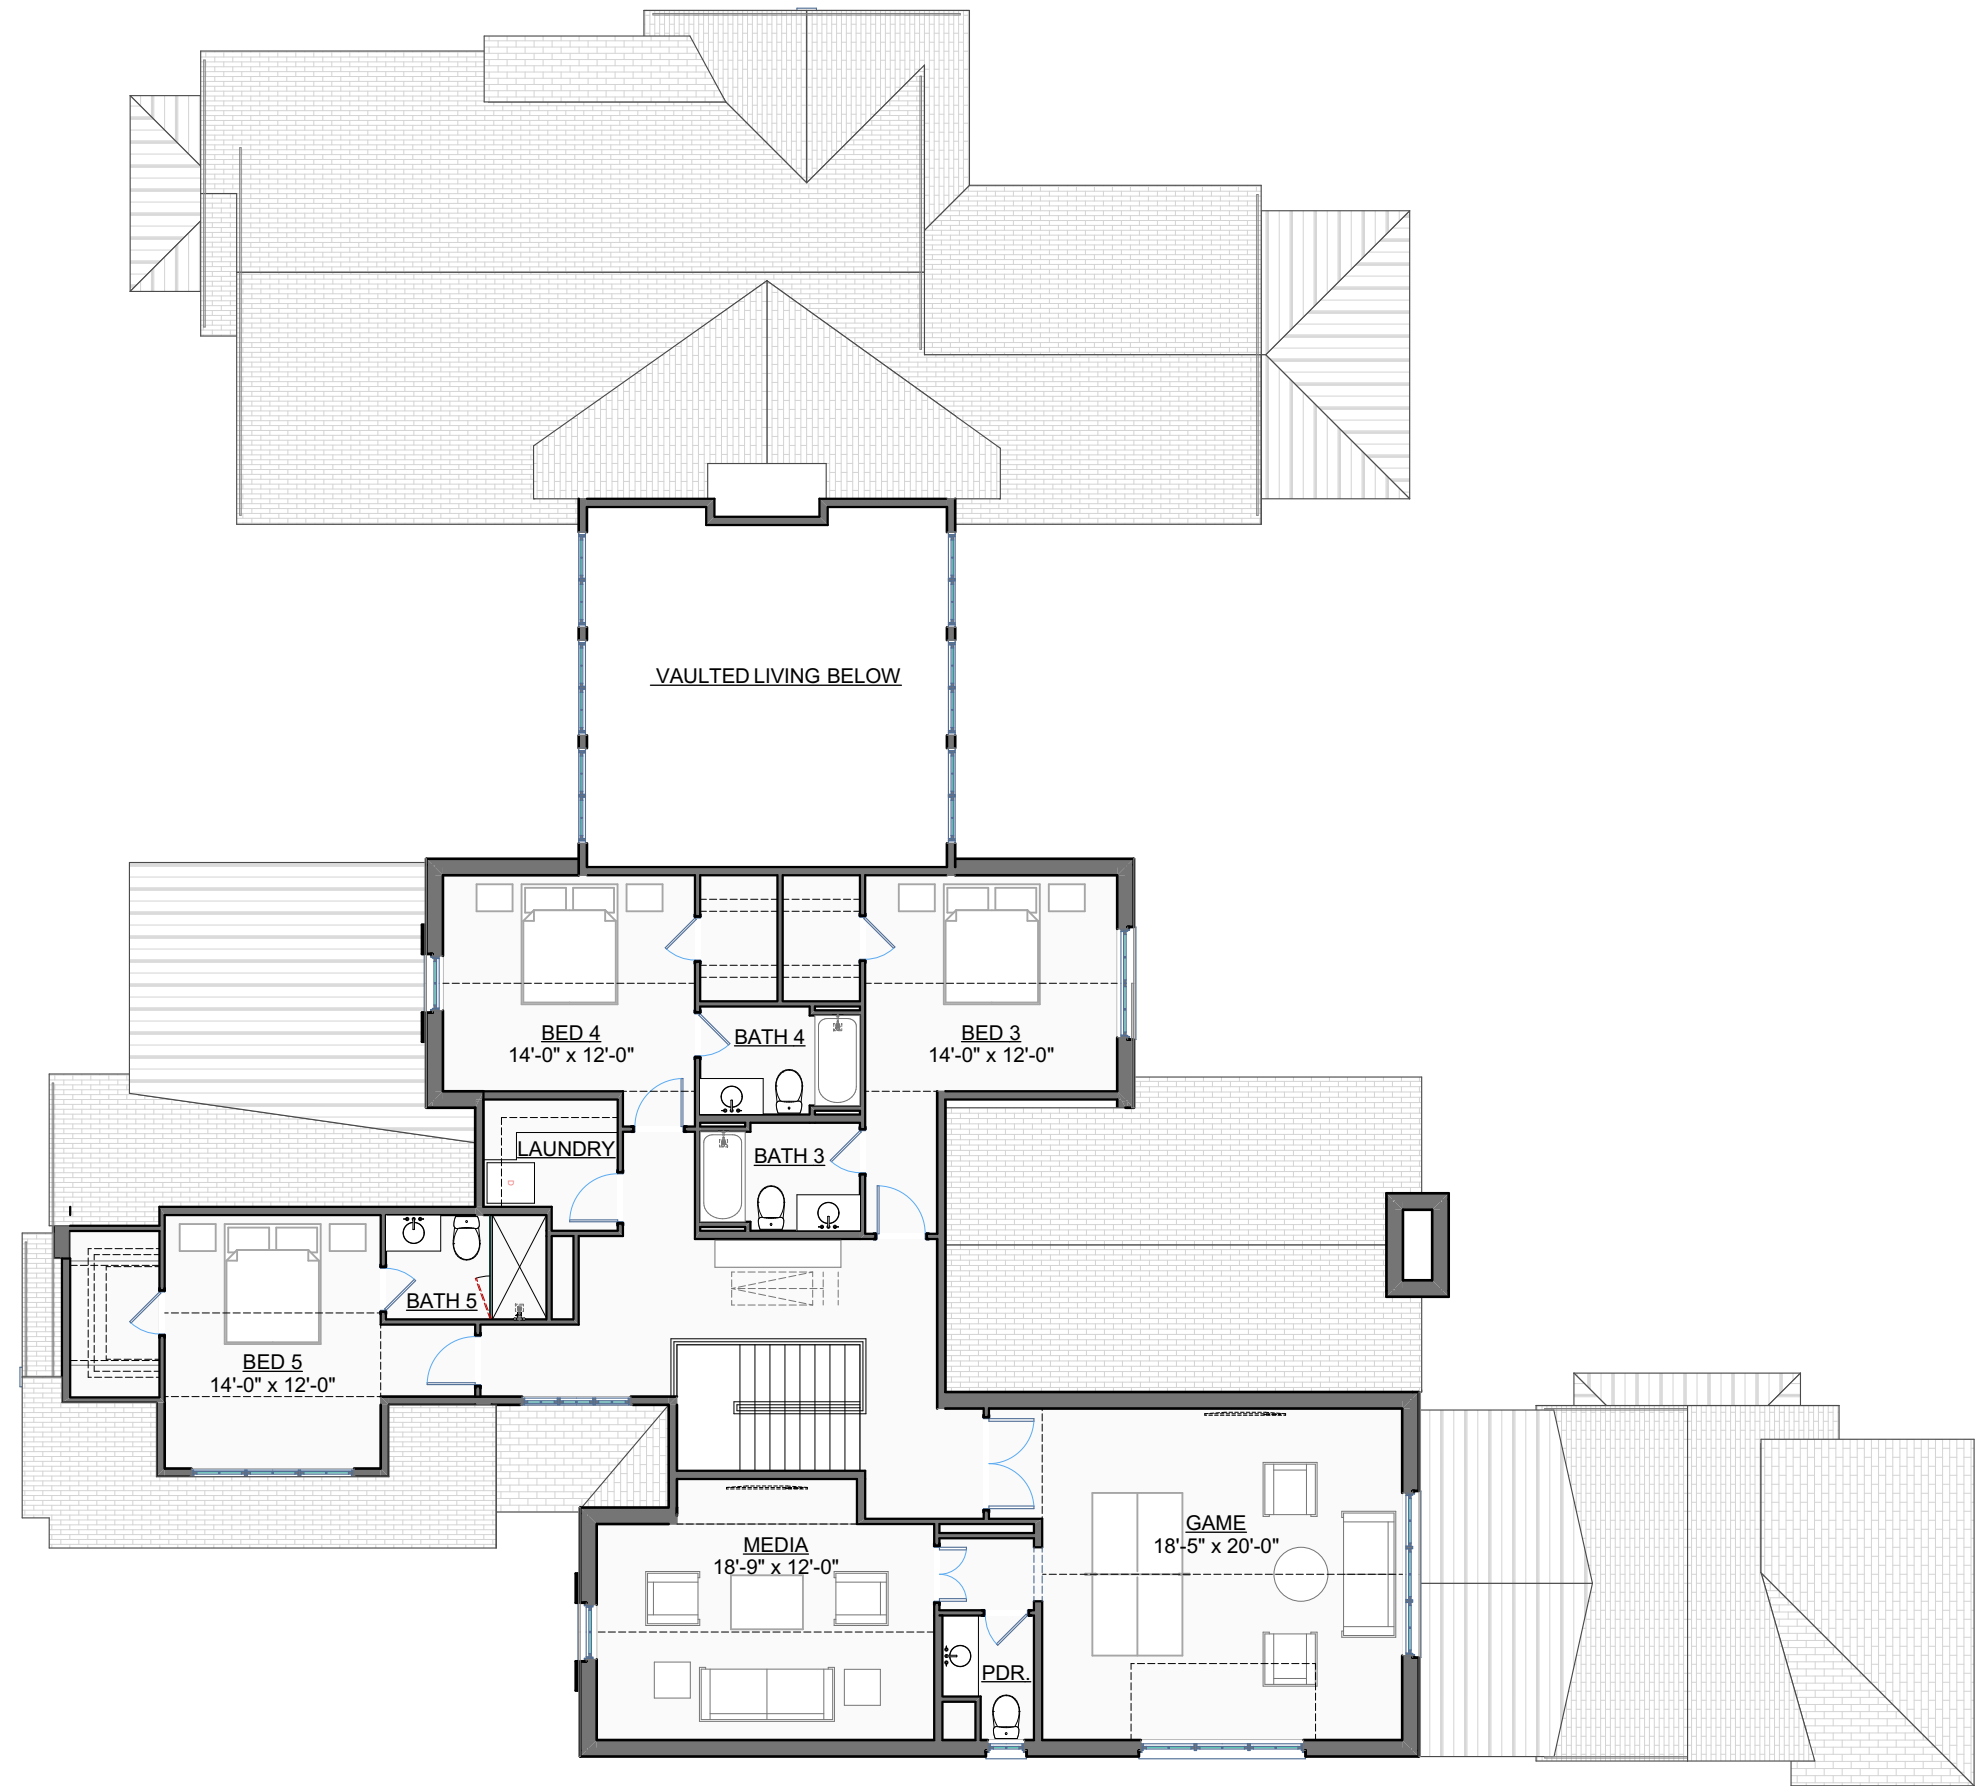

Proposed Design
6,283 SF

FIRST FLOOR
4,180 SF

Proposed Residence

4214 Brookview Dr. Dallas TX 75220

1st Floor Plan

12/8/2023

SECOND FLOOR
2,103 SF

Proposed Residence

4214 Brookview Dr. Dallas TX 75220

2nd Floor Plan

12/8/2023