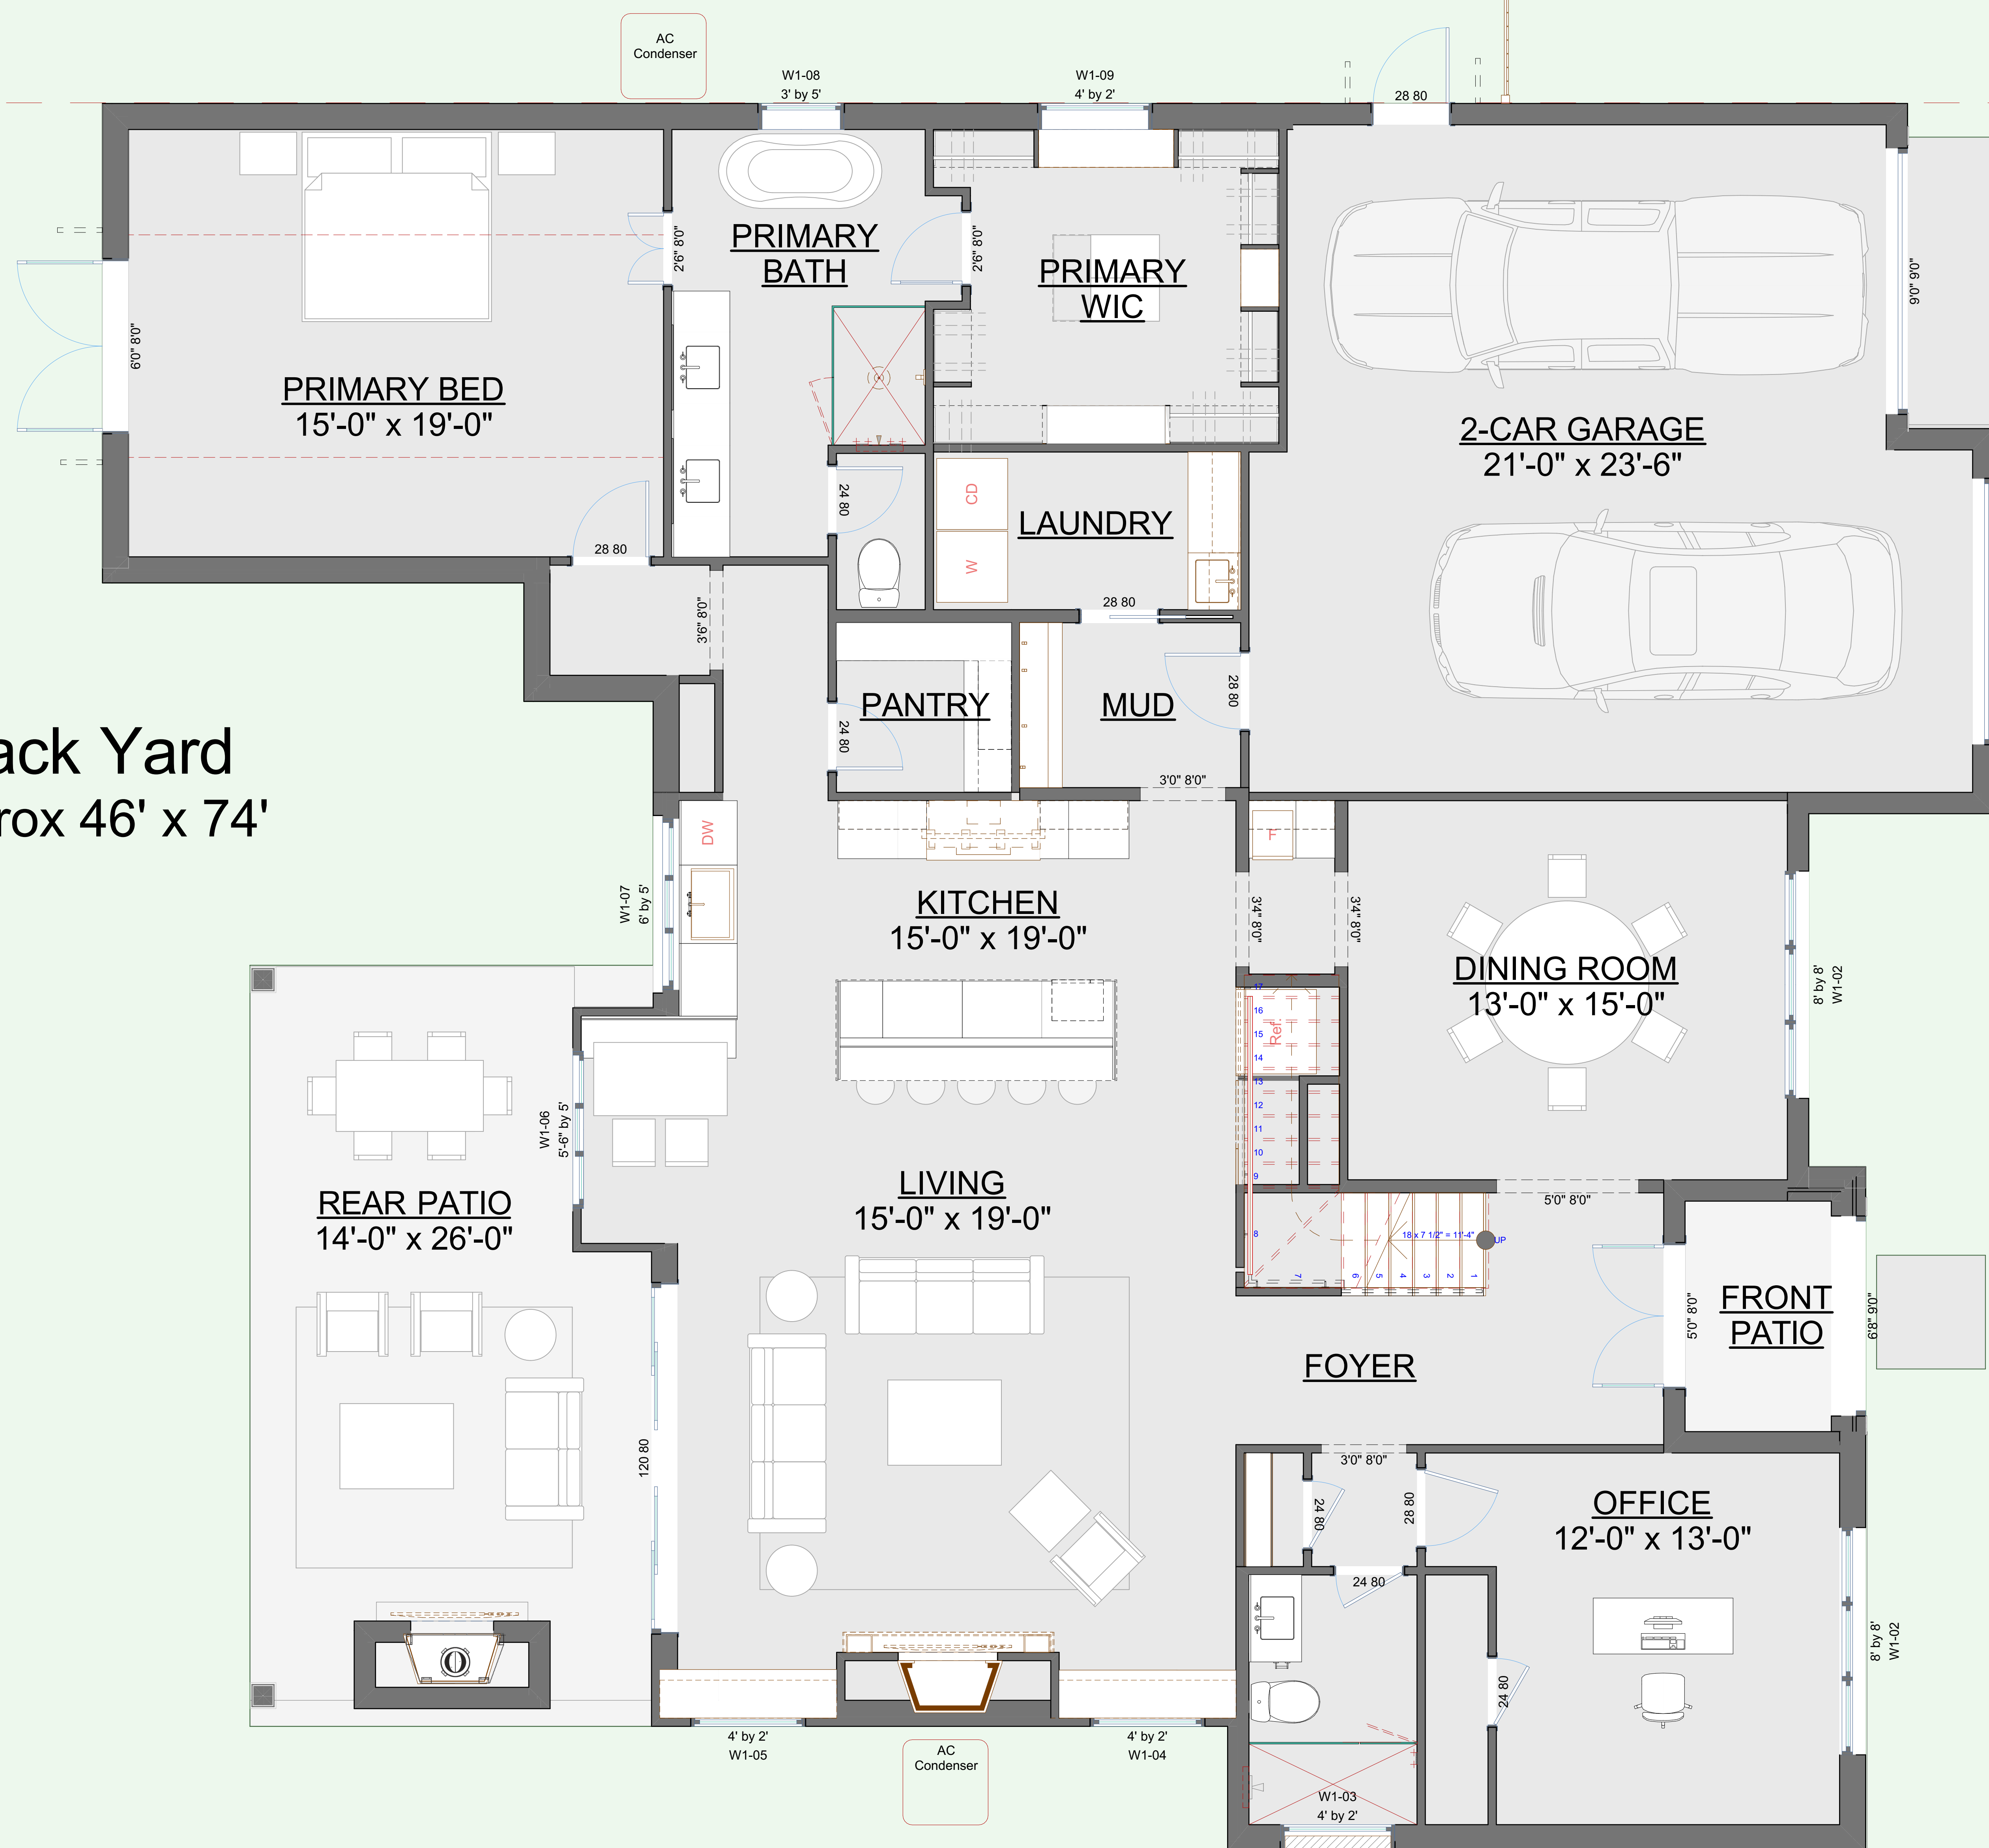

Back Yard
Approx 46' x 74'

First Floor
2,313 sf

Second Floor
2,310 sf