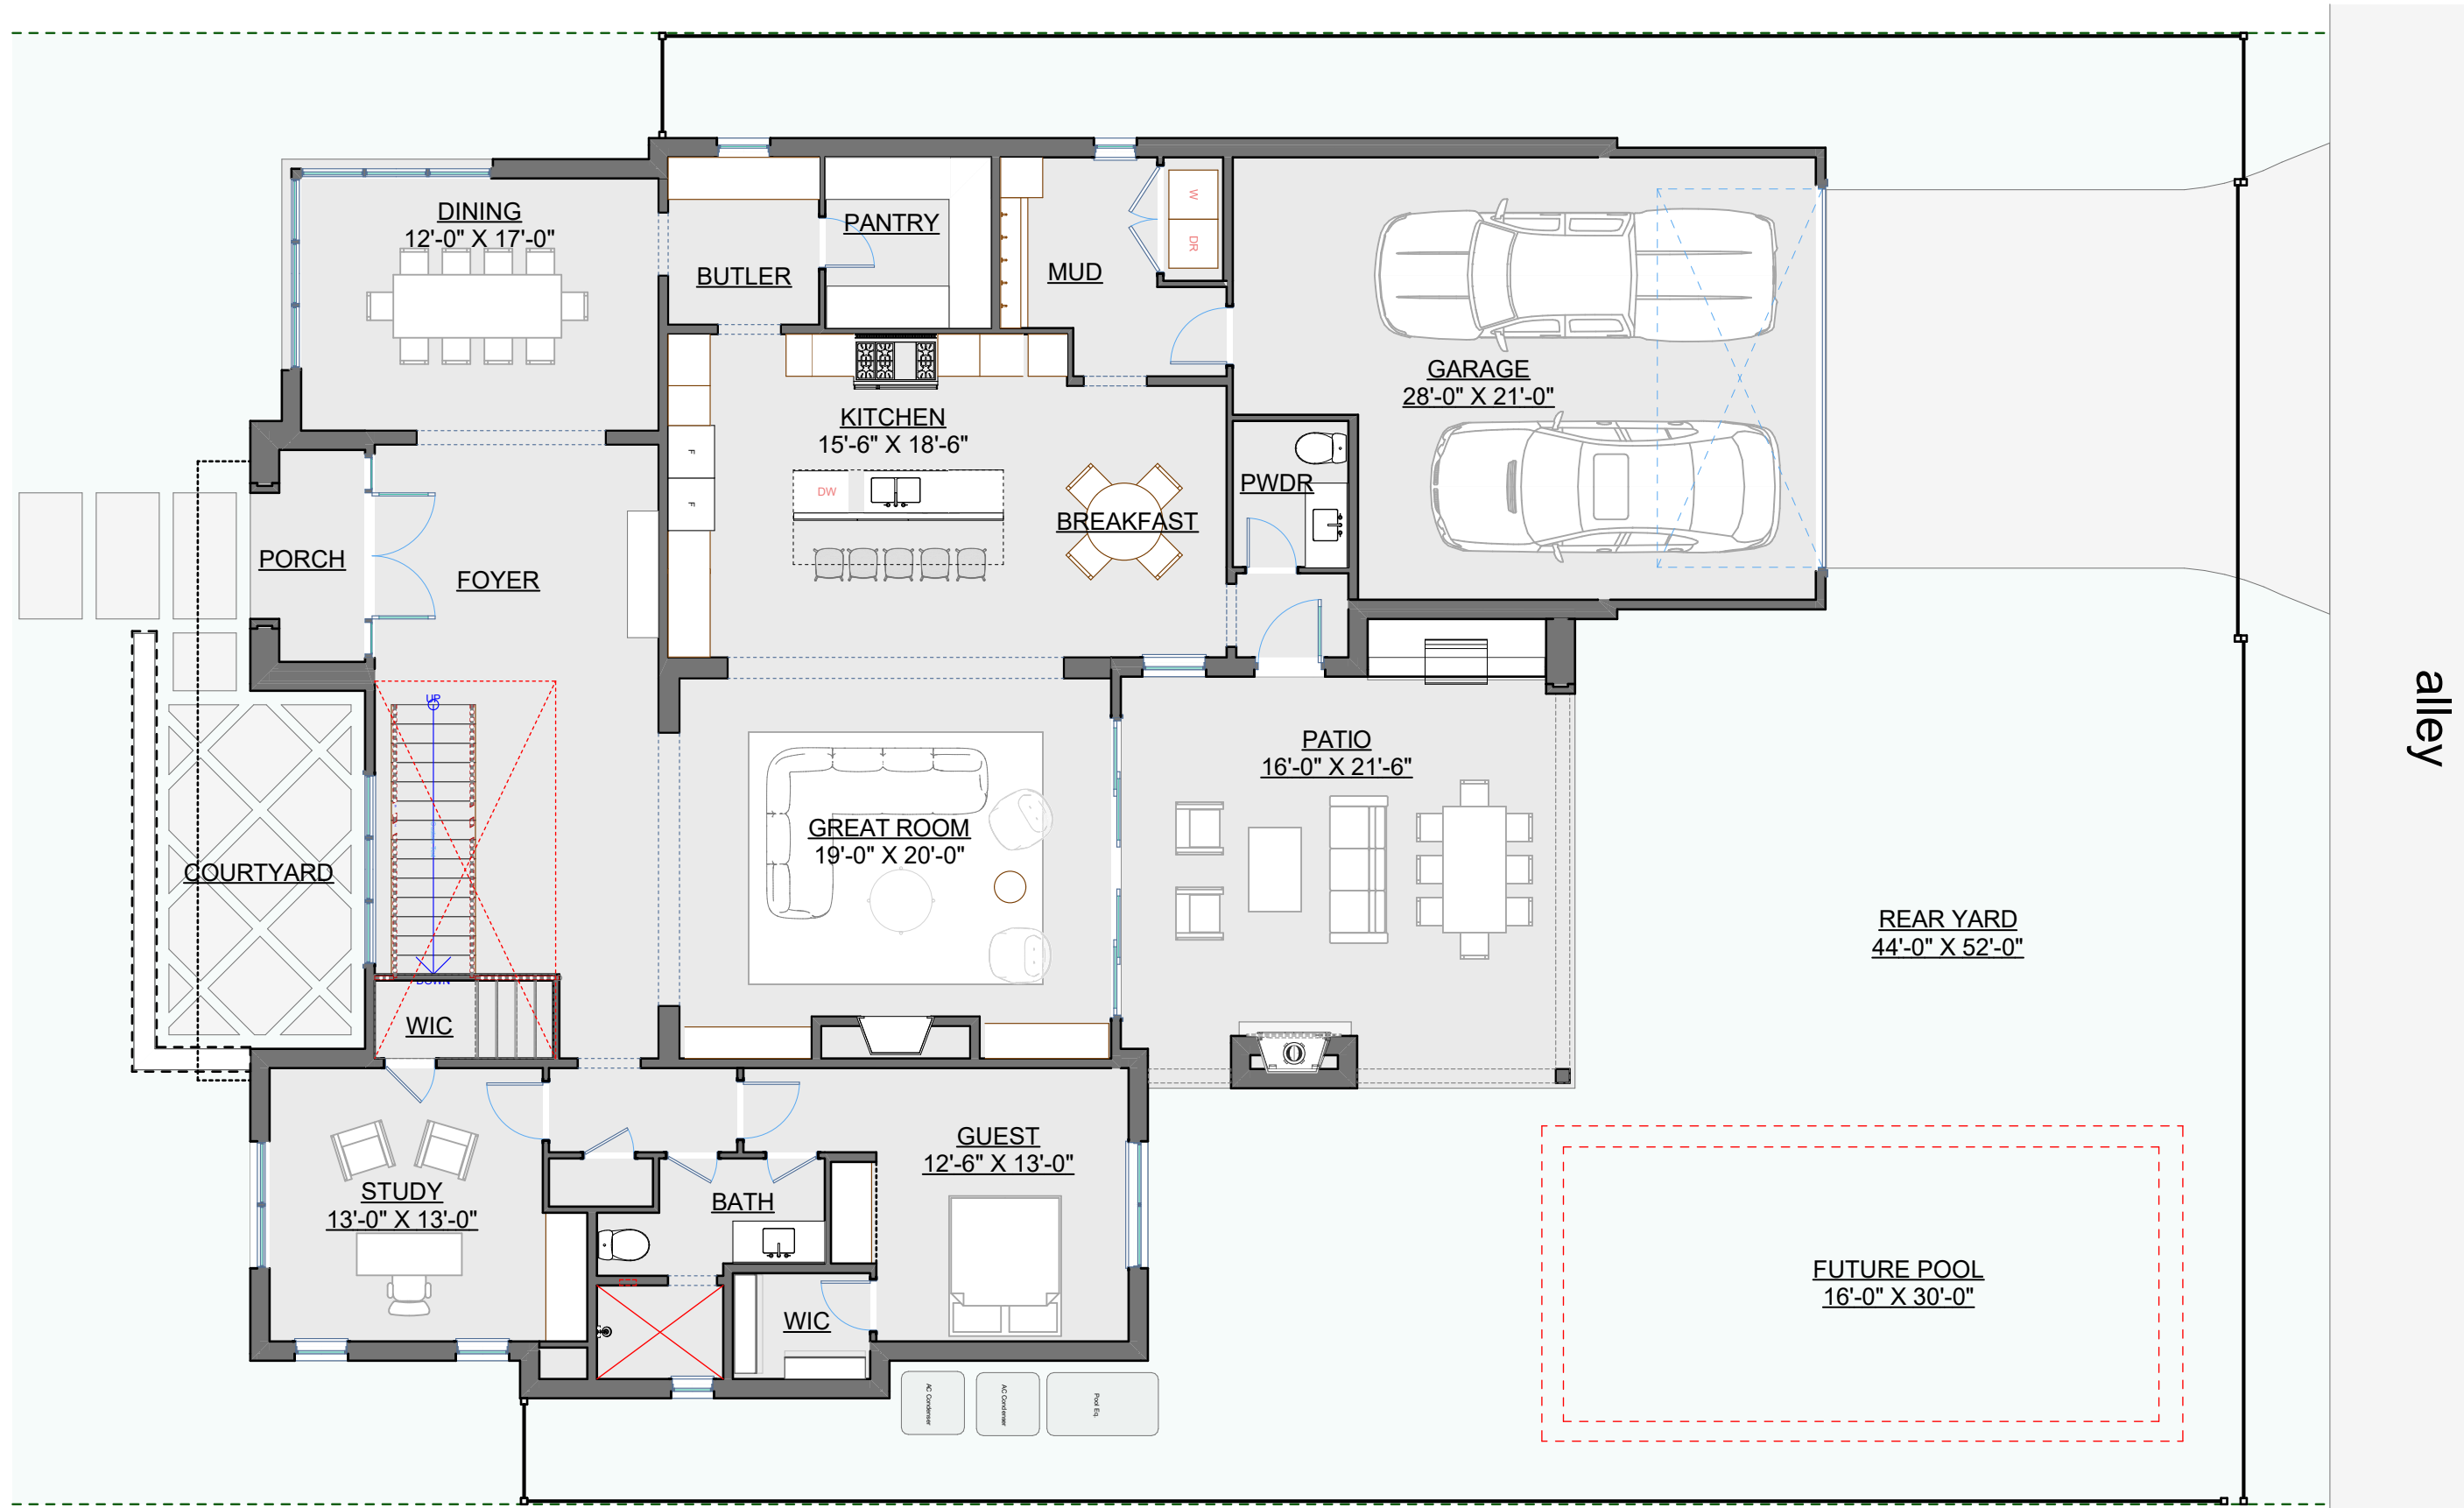

6818 Santa Maria | Spec Residence

alley

SECOND FLOOR
2,695 sf