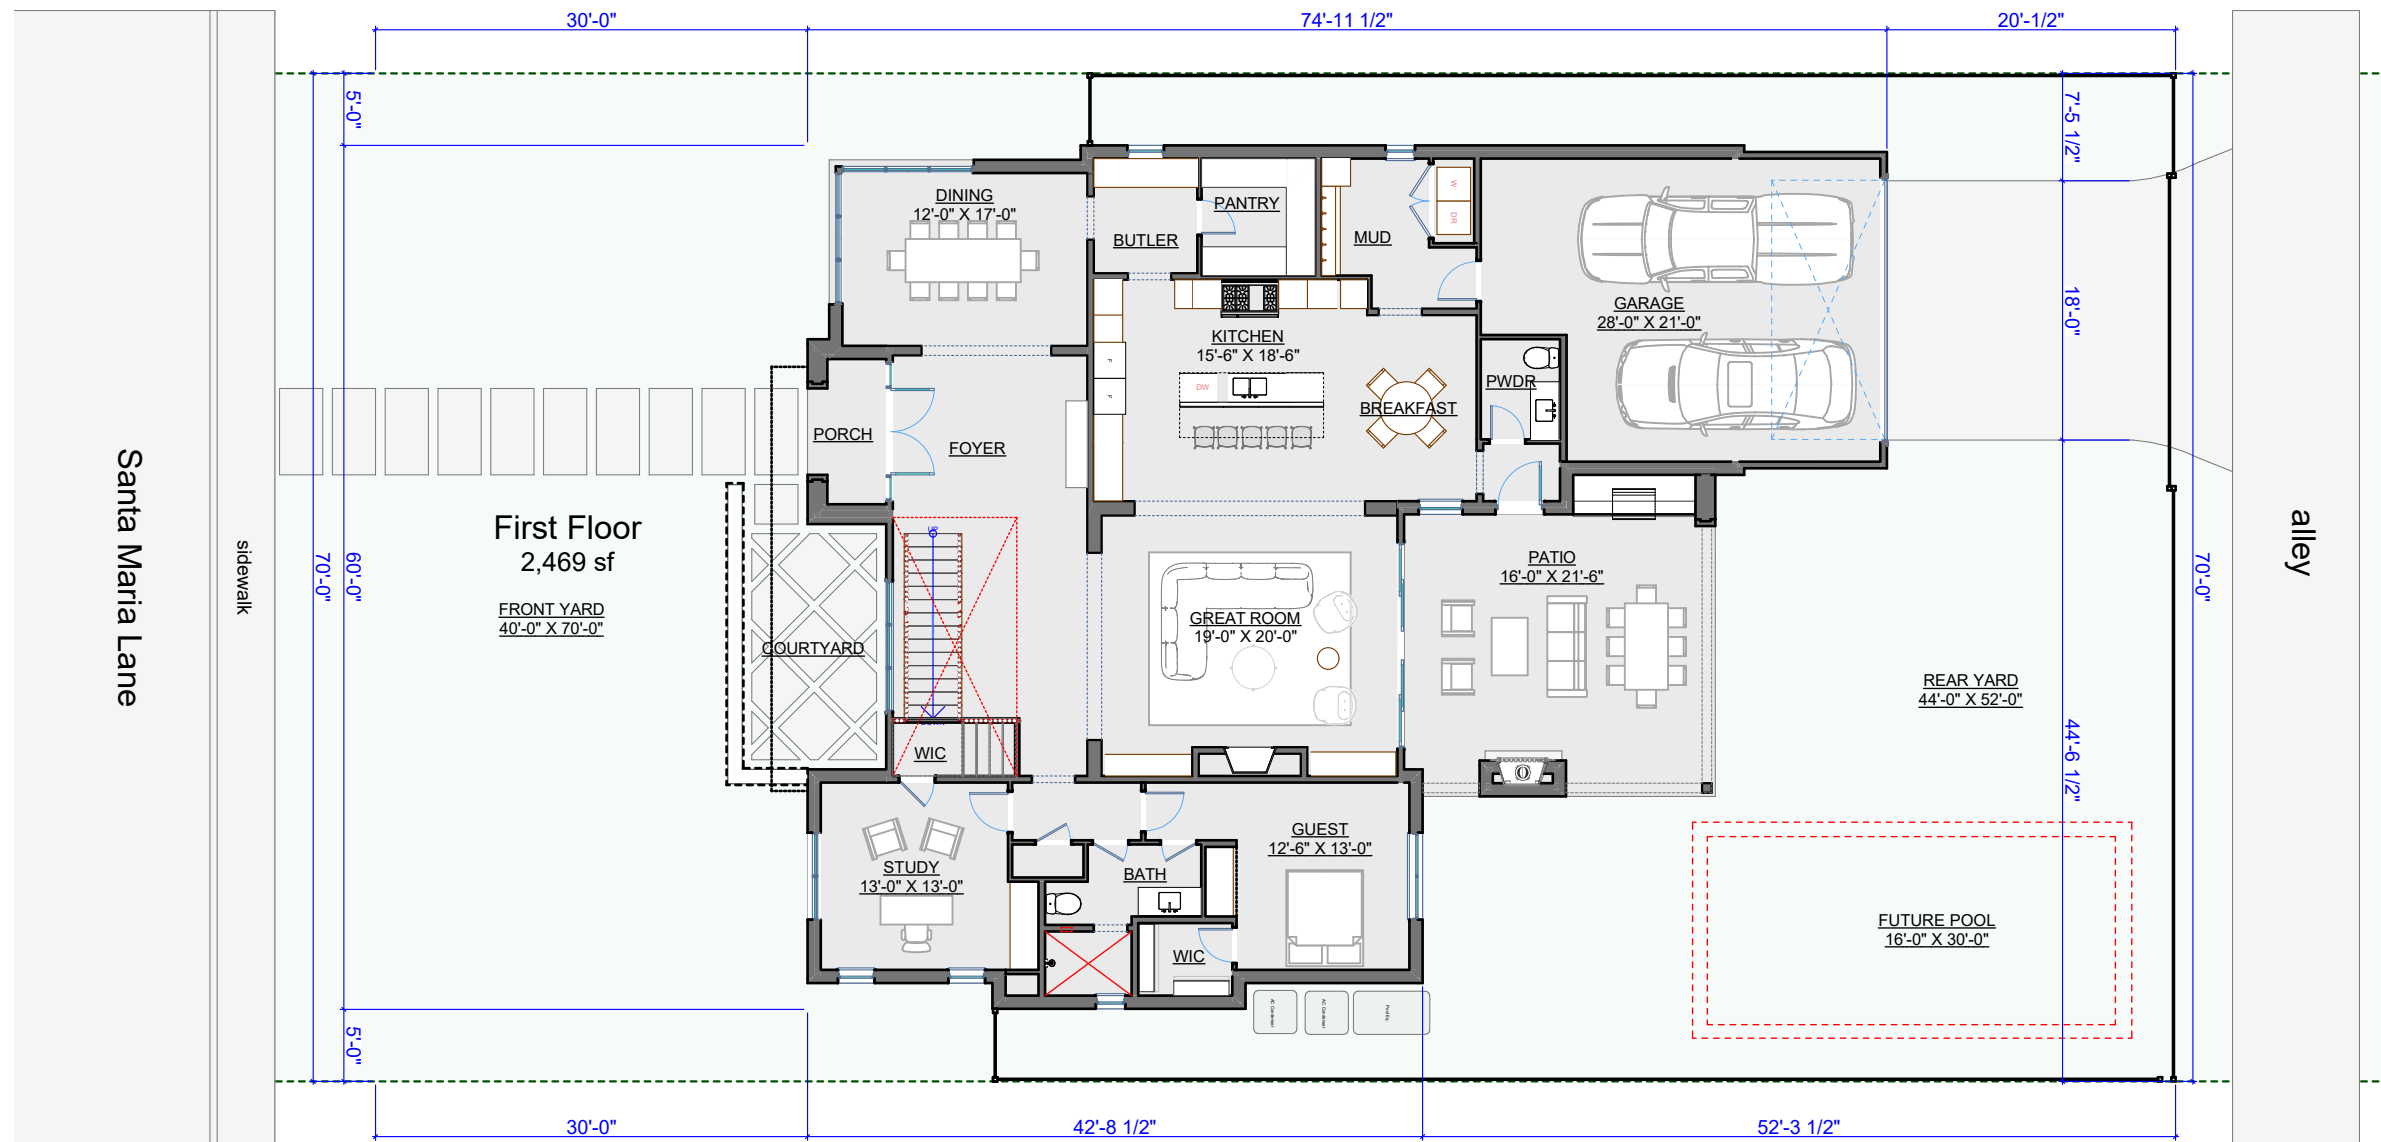

6818 Santa Maria | Spec Residence

alley

SECOND FLOOR
2,695 sf