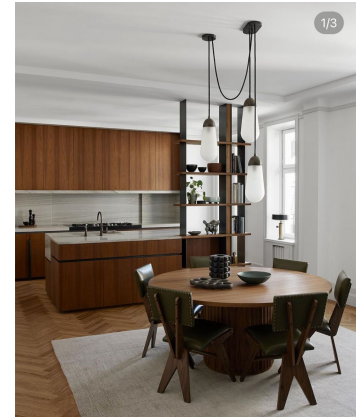

*gateway*  
**AT FOREST HILLS**

DALLAS, TX 75218

**KENNEDY** is a unique home designed with a low country, coastal aesthetic. Bright and airy, transitional finishes including hardwood floors, and painted shiplap features fill the home along with classic marble and ceramic bath tiles. Natural elements of seagrass and leather accent the home's designer curated lighting coordinating with warm touches of satin brass plumbing and hardware.

*low country aesthetic*

**KENNEDY**

*gateway*  
**AT FOREST HILLS**

 **newleaf** CUSTOM HOMES

*low country aesthetic* **KENNEDY**

*gateway*  
**AT FOREST HILLS**

**AVERY** is a traditional inspired home with classic finishes including custom wainscoting trim, crown molding, marble tile and hardwood flooring. Grand chandeliers and timeless lighting adorn the home throughout.

# TAYLOR

Is a contemporary home with cozy, modern finishes including cabinets with wood accents, natural stone counters and warm stone-look tile. Neutral tones and classic, contemporary finishes allow Taylor to remain a timeless, mature, modern home.

*warm modern aesthetic* **TAYLOR** *gateway* **AT FOREST HILLS**

 **newleaf** CUSTOM HOMES

warm modern aesthetic **TAYLOR**

*gateway*  
**AT FOREST HILLS**

**CADEN** is a Mid Century Modern inspired home with clean lines and lively pops of color and patterned tile. Concrete flooring and hardwood floors add warmth to polished chrome lighting and plumbing fixtures. Modern shapes on rooflines and architecture along with a variety of textures in materials create a youthful look overall.