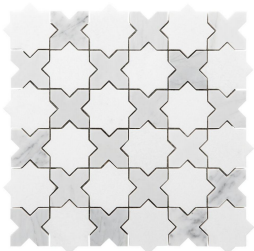

*gateway*  
**AT FOREST HILLS**

DALLAS, TX 75218

**KENNEDY** is a unique home designed with a low country, coastal aesthetic. Bright and airy, transitional finishes including hardwood floors, and painted shiplap features fill the home along with classic marble and ceramic bath tiles. Natural elements of seagrass and leather accent the home's designer curated lighting coordinating with warm touches of satin brass plumbing and hardware.

*low country aesthetic*

**KENNEDY**

*gateway*  
**AT FOREST HILLS**

 **newleaf** CUSTOM HOMES

*low country aesthetic* **KENNEDY**

*gateway*  
**AT FOREST HILLS**

**AVERY** is a traditional inspired home with classic finishes including custom wainscoting trim, crown molding, marble tile and hardwood flooring. Grand chandeliers and timeless lighting adorn the home throughout.

*warm modern aesthetic* **TAYLOR** *gateway* **AT FOREST HILLS**

 **newleaf** CUSTOM HOMES

warm modern aesthetic **TAYLOR**

*gateway*  
**AT FOREST HILLS**

**CADEN** is a Mid Century Modern inspired home with clean lines and lively pops of color and patterned tile. Concrete flooring and hardwood floors add warmth to polished chrome lighting and plumbing fixtures. Modern shapes on rooflines and architecture along with a variety of textures in materials create a youthful look overall.