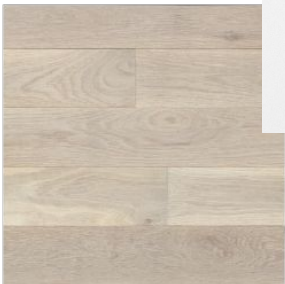

*gateway*  
**AT FOREST HILLS**

DALLAS, TX 75218

**KENNEDY** is a unique home designed with a low country, coastal aesthetic. Bright and airy, transitional finishes including hardwood floors, and painted shiplap features fill the home along with classic marble and ceramic bath tiles. Natural elements of seagrass and leather accent the home's designer curated lighting coordinating with warm touches of satin brass plumbing and hardware.

*low country aesthetic*

**KENNEDY**

*gateway*  
**AT FOREST HILLS**

 **newleaf** CUSTOM HOMES

*low country aesthetic* **KENNEDY**

*gateway*  
**AT FOREST HILLS**

**AVERY** is a traditional inspired home with classic finishes including custom wainscoting trim, crown molding, marble tile and hardwood flooring. Grand chandeliers and timeless lighting adorn the home throughout.

# TAYLOR

Is a contemporary home with cozy, modern finishes including cabinets with wood accents, natural stone counters and warm stone-look tile. Neutral tones and classic, contemporary finishes allow Taylor to remain a timeless, mature, modern home.

*warm modern aesthetic* **TAYLOR** *gateway* **AT FOREST HILLS**

 **newleaf** CUSTOM HOMES

warm modern aesthetic **TAYLOR**

*gateway*  
**AT FOREST HILLS**

**CADEN** is a Mid Century Modern inspired home with clean lines and lively pops of color and patterned tile. Concrete flooring and hardwood floors add warmth to polished chrome lighting and plumbing fixtures. Modern shapes on rooflines and architecture along with a variety of textures in materials create a youthful look overall.