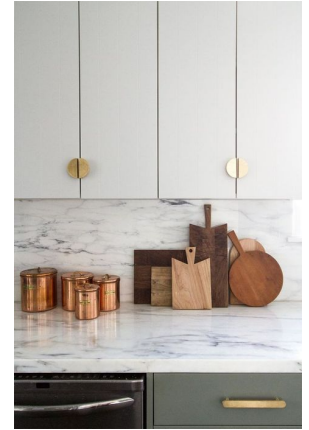

*gateway*  
**AT FOREST HILLS**

DALLAS, TX 75218

**KENNEDY** is a unique home designed with a low country, coastal aesthetic. Bright and airy, transitional finishes including hardwood floors, and painted shiplap features fill the home along with classic marble and ceramic bath tiles. Natural elements of seagrass and leather accent the home's designer curated lighting coordinating with warm touches of satin brass plumbing and hardware.

*low country aesthetic*

**KENNEDY**

*gateway*  
**AT FOREST HILLS**

 **newleaf** CUSTOM HOMES

*low country aesthetic* **KENNEDY**

*gateway*  
**AT FOREST HILLS**

**AVERY** is a traditional inspired home with classic finishes including custom wainscoting trim, crown molding, marble tile and hardwood flooring. Grand chandeliers and timeless lighting adorn the home throughout.

# TAYLOR

Is a contemporary home with cozy, modern finishes including cabinets with wood accents, natural stone counters and warm stone-look tile. Neutral tones and classic, contemporary finishes allow Taylor to remain a timeless, mature, modern home.

*warm modern aesthetic* **TAYLOR** *gateway* **AT FOREST HILLS**

 **newleaf** CUSTOM HOMES

warm modern aesthetic **TAYLOR**

*gateway*  
**AT FOREST HILLS**

**CADEN** is a Mid Century Modern inspired home with clean lines and lively pops of color and patterned tile. Concrete flooring and hardwood floors add warmth to polished chrome lighting and plumbing fixtures. Modern shapes on rooflines and architecture along with a variety of textures in materials create a youthful look overall.